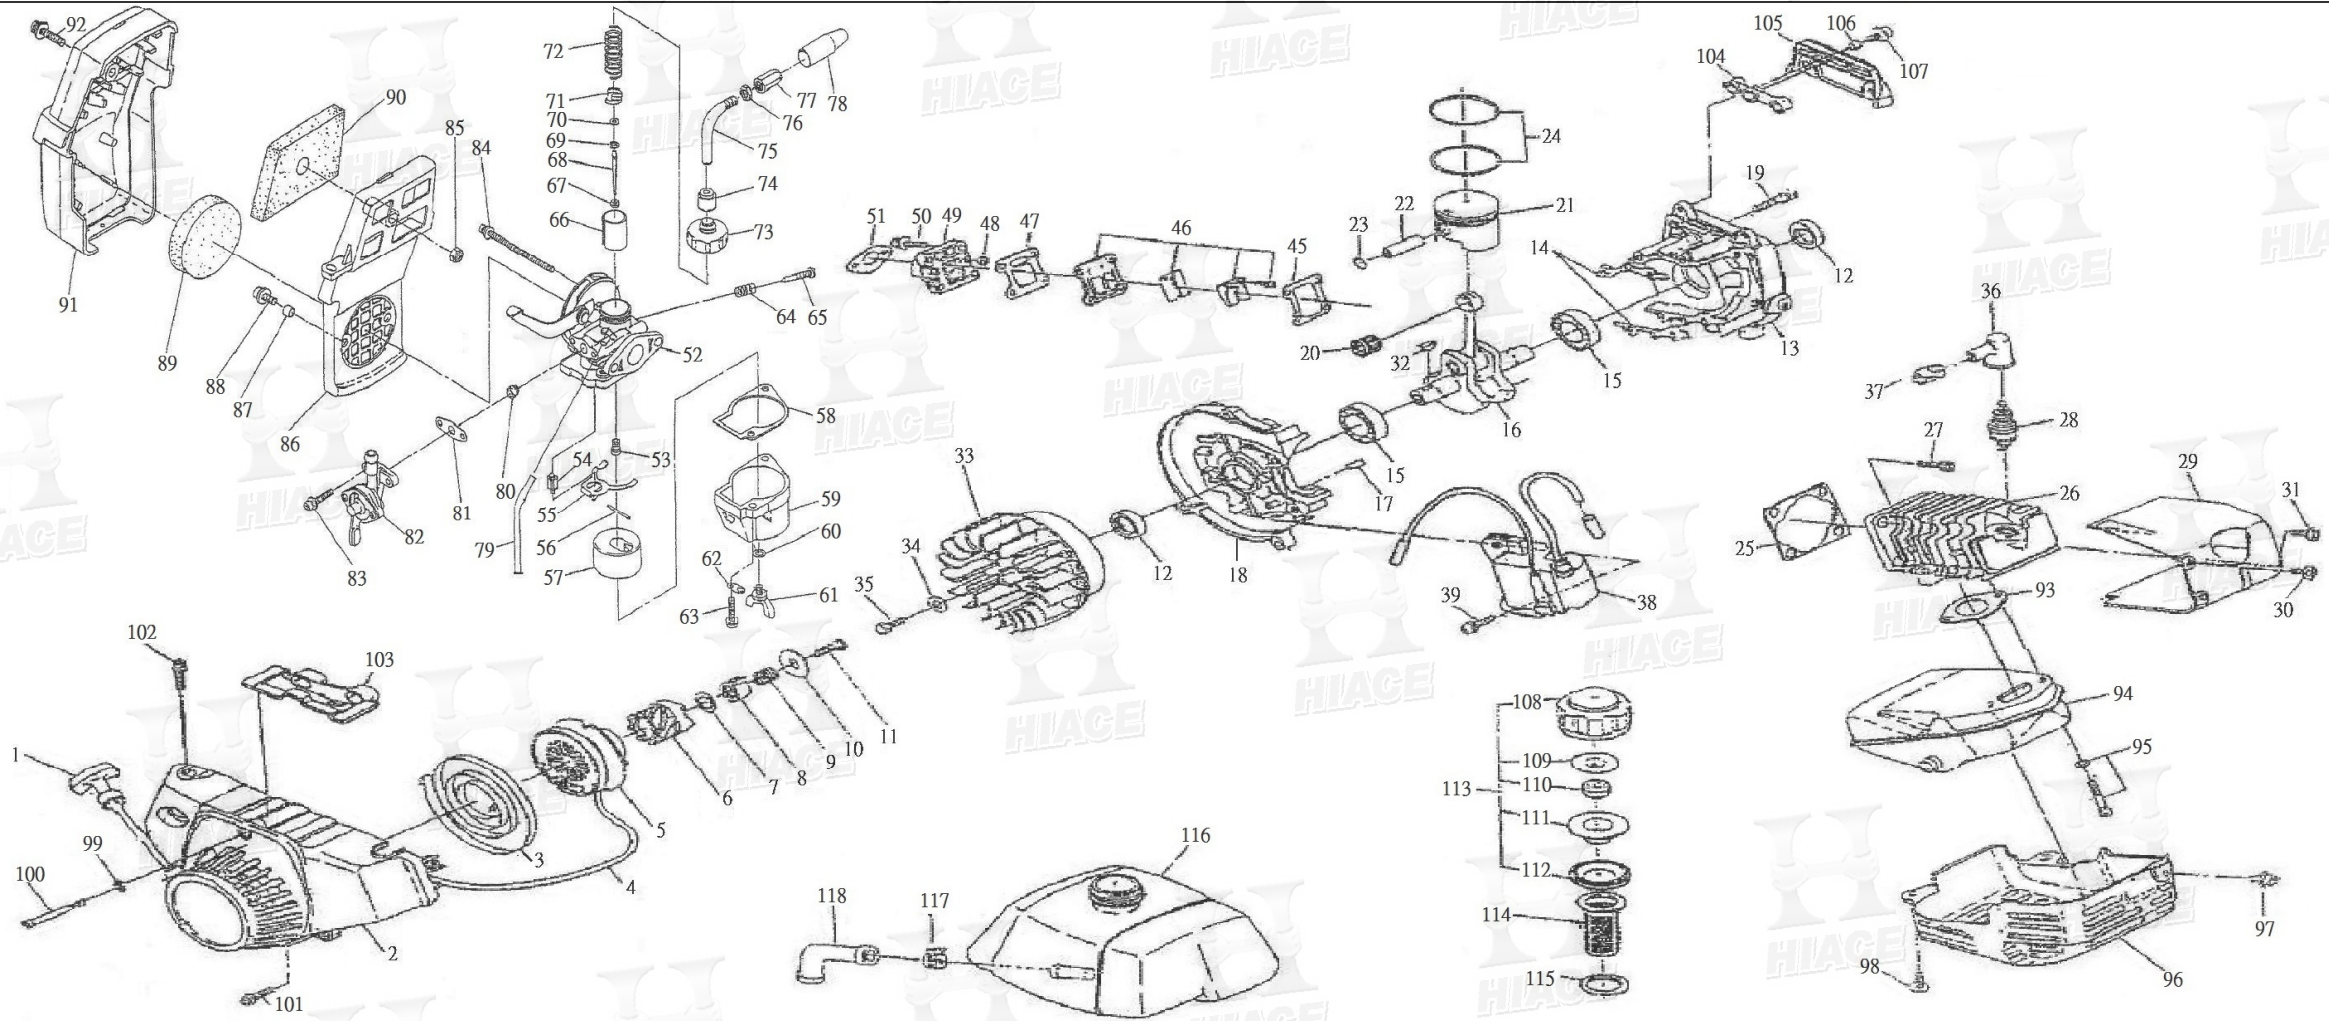

PARTS INFORMATION

NB-411

Item	Part No.	Description	QTY.	Item	Part No.	Description	QTY.	Item	Part No.	Description	QTY.	Item	Part No.	Description	QTY.	Item	Part No.	Description	QTY.				
1	NB-411-001	Starter Handle	1	21	NB-411-021	Piston Ass'y	1	42	NB-411-042	Bow Washer	3	63	NB-411-063	Screw	2	84	NB-411-084	Screw	2	105	NB-411-105	Fuel Tank Bracket	1
2	NB-411-002	Recoil Starter Body	1	22	NB-411-022	Piston Ass'y	1	43	NB-411-043	Clutch Step Bolt	3	64	NB-411-064	Spring	1	85	NB-411-085	Nut	1	106	NB-411-106	Spacer	2
3	NB-411-003	Recoil Spring	1	23	NB-411-023	Piston Ass'y	2	44	NB-411-044	Clutch Spring	3	65	NB-411-065	Adjust Screw	1	86	NB-411-086	Air Cleaner Case	1	107	NB-411-107	Screw	2
4	NB-411-004	Starter Rope	1	24	NB-411-024	Piston Ring	2	45	NB-411-045	Lead Valve Gasket	1	66	NB-411-066	Piston Valve	1	87	NB-411-087	Spacer	2	108	NB-411-108	Fuel Tank Cap	1
5	NB-411-005	Starter Rope Reel	1	25	NB-411-025	Cylinder Gasket	1	46	NB-411-046	Lead Valve Ass'y	1	67	NB-411-067	Packing	1	88	NB-411-088	Screw	2	109	NB-411-109	Cap Inner Plate	1
6	NB-411-006	Ratchet	1	26	NB-411-026	Cylinder	1	47	NB-411-047	Insulator Gasket	1	68	NB-411-068	Jet Needle	1	89	NB-411-089	Circle Sponge	1	110	NB-411-110	Cap Sponge	1
7	NB-411-007	Washer	1	27	NB-411-027	Screw	4	48	NB-411-048	Nut	2	69	NB-411-069	E-Ring	1	90	NB-411-090	Trapezoid Sponge	1	111	NB-411-111	Cap Inner	1
8	NB-411-008	Ratchet Guide	1	28	NB-411-028	Spark Plug	1	49	NB-411-049	Insulator	1	70	NB-411-070	Packing	1	91	NB-411-091	Air Cleaner Cover	1	112	NB-411-112	Cap Inner	1
9	NB-411-009	Friction Spring	1	29	NB-411-029	Engine Cover	1	50	NB-411-050	Screw	2	71	NB-411-071	Spring Plate	1	92	NB-411-092	Screw	1	113	NB-411-113	Fuel Tank Cap	1
10	NB-411-010	Washer	1	30	NB-411-030	Screw	1	51	NB-411-051	Carburetor Gasket	1	72	NB-411-072	Throttle Valve Spring	1	93	NB-411-093	Muffler Gasket	1	114	NB-411-114	Fuel Filter	1
11	NB-411-011	Bind Screw	1	31	NB-411-031	Screw	1	52	NB-411-052	Carburetor Body	1	73	NB-411-073	Mixing Cap	1	94	NB-411-094	Muffler	1	115	NB-411-115	Fuel Filter Gasket	1
12	NB-411-012	Oil Seal	2	32	NB-411-032	Wood-Ruff Key	1	53	NB-411-053	Main Jet	1	74	NB-411-074	Cap	1	95	NB-411-095	Screw	2	116	NB-411-116	Fuel Tank	1
13	NB-411-013	Crank Case (A)	1	33	NB-411-033	Magneto Rotor	1	54	NB-411-054	Needle Ass'y	1	75	NB-411-075	Cable Guide	1	96	NB-411-096	Muffler Cover	1	117	NB-411-117	Hose Clamp	1
14	NB-411-014	Crank Case Gasket	1	34	NB-411-034	Washer	1	55	NB-411-055	Float Arm	1	76	NB-411-076	Nut	1	97	NB-411-097	Screw	1	118	NB-411-118	Tube Fuel	1
15	NB-411-015	6202 C3 Ball Bearing	2	35	NB-411-035	Screw	1	56	NB-411-056	Straight Pin	1	77	NB-411-077	Cable Adjuster	1	98	NB-411-098	Screw	1	119			
16	NB-411-016W10	Crank Shaft	1	36	NB-411-036	Spark Plug Cap	1	57	NB-411-057	Float	1	78	NB-411-078	Cap	1	99	NB-411-099	Washer	1	120			
	NB-411-016W15	Crank Shaft For 1.5"	1	37	NB-411-037	Spark Plug Cap	1	58	NB-411-058	Float Body Gasket	1	79	NB-411-079	Hose	1	100	NB-411-100	Screw	1	121			
17	NB-411-017	Pin	1	38	NB-411-038	Ignition Coil	1	59	NB-411-059	Float Body	1	80	NB-411-080	Filter	1	101	NB-411-101	Screw	1	122			
18	NB-411-018	Crank Case (B)	1	39	NB-411-039	Screw	2	60	NB-411-060	O-Ring	1	81	NB-411-081	Fuel Cock Gasket	1	102	NB-411-102	Screw	1	123			
19	NB-411-019	Screw	4	40	NB-411-040	Clutch Seat	1	61	NB-411-061	Wing Screw	1	82	NB-411-082	Fuel Cock Ass'y	1	103	NB-411-103	Damper	1	124			
20	NB-411-020	Needle Bearing	1	41	NB-411-041	Clutch Shoe	3	62	NB-411-062	Plate	1	83	NB-411-083	Screw	2	104	NB-411-104	Damper	1	125