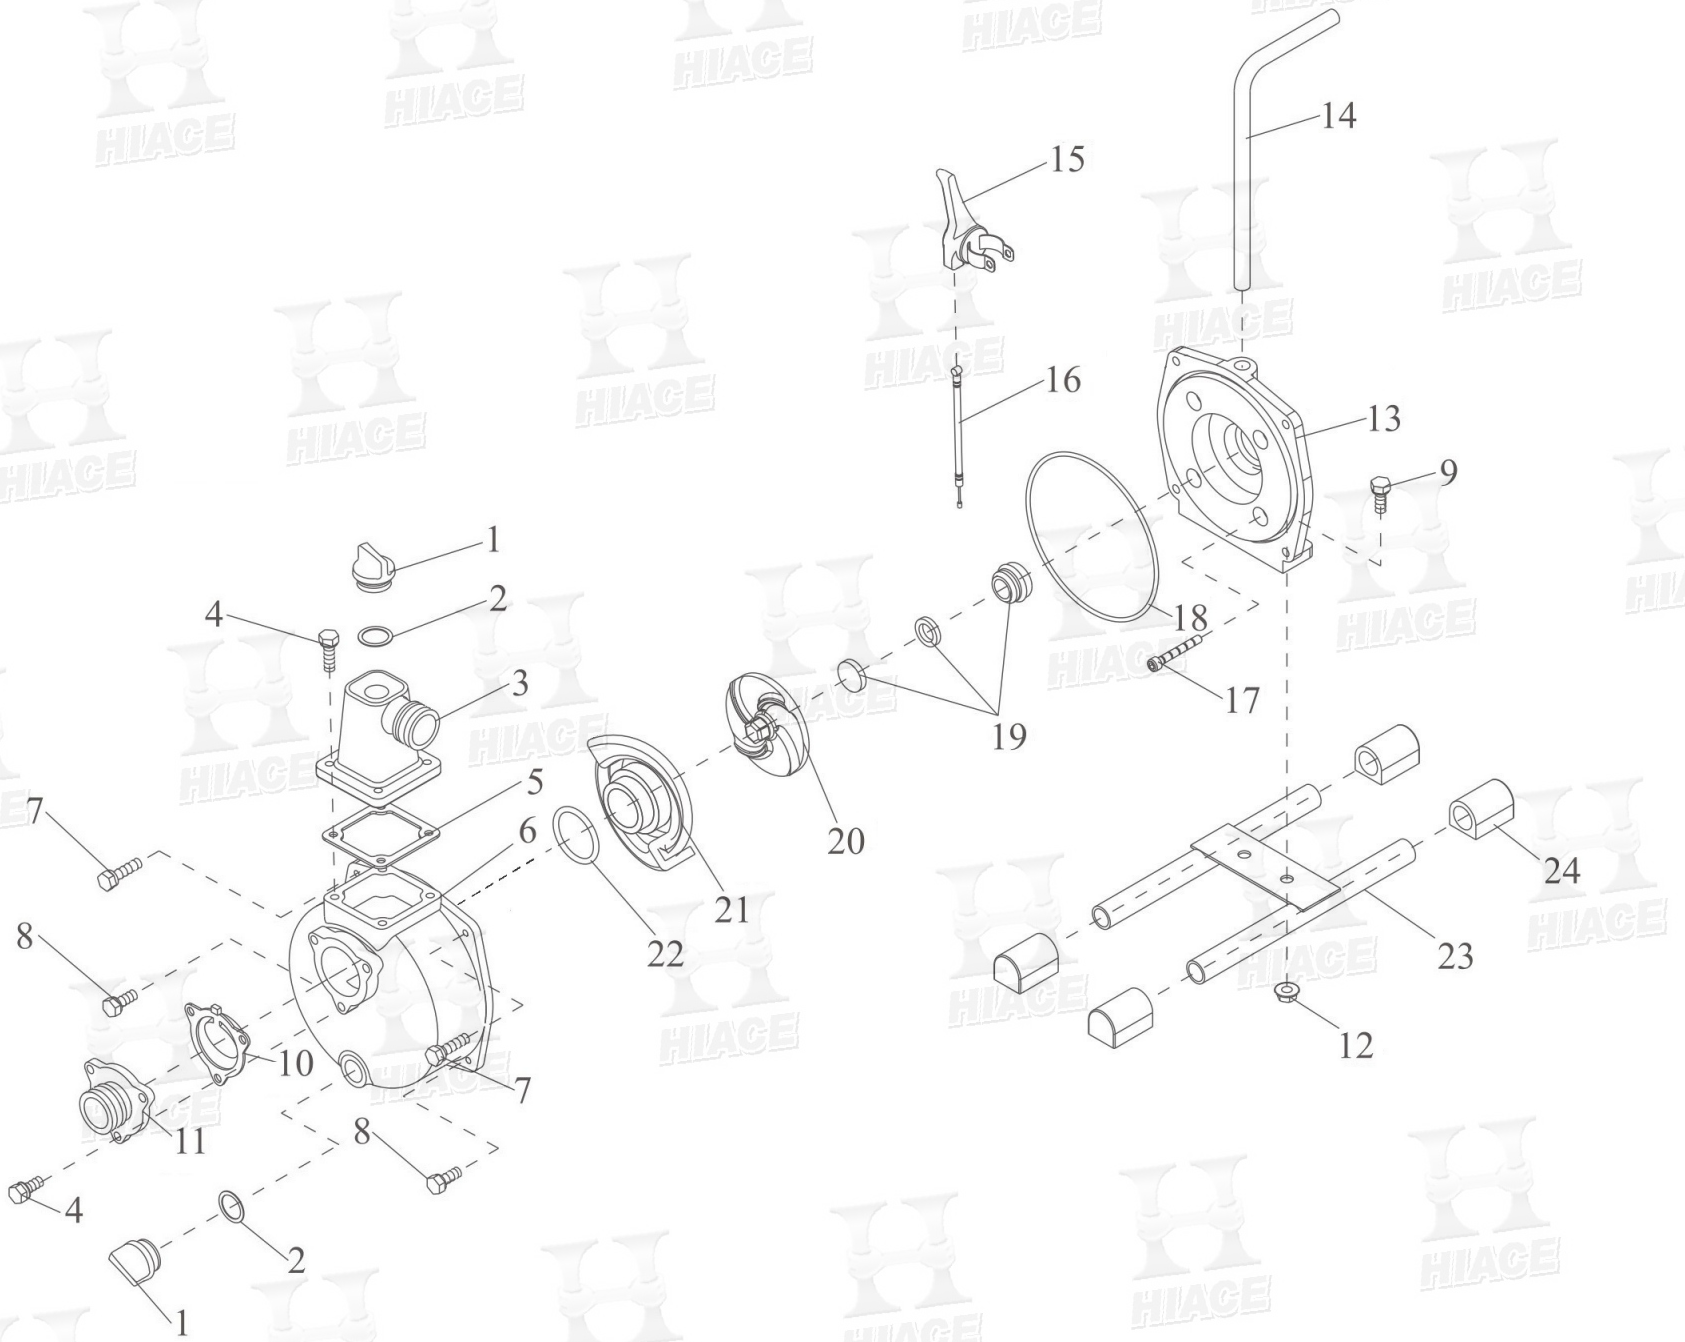

PARTS INFORMATION

WATER PUMP-WPL

Item	Part No.	Description	QTY.	Item	Part No.	Description	QTY.
1	WPL-01	PLUG SET	2	21	WPL-21	VOLUTE CASING	1
2	WPL-02	O-RING	2	22	WPL-22	O-RING	1
3	WPL-03	DELIVERY FLANGE	1	23	WPL-23	H BASE	1
4	WPL-04	HEXAGON BOLT	7	24	WPL-24	RUBBER MAT	4
5	WPL-05	DELIVERY FLANGE PACKING	1				
6	WPL-06	PUMP CASING	1				
7	WPL-07	HEXAGON BOLT	2				
8	WPL-08	HEXAGON BOLT	2				
9	WPL-09	HEXAGON BOLT	2				
10	WPL-10	CHECK VALVE	1				
11	WPL-11	SUCTION FLANGE	1				
12	WPL-12	FLANGE NUT	4				
13	WPL-13	FLANGE BRACKET	1				
14	WPL-14	HANDLE SET	1				
15	WPL-15	THROTTLE LEVER	1				
16	WPL-16	THROTTLE WIRE COMP.	1				
17	WPL-17	HEXAGON SOCKETBOLT AND SEAL WASHER	4				
18	WPL-18	O-RING	1				
19	WPL-19	MECHANICAL SEAL	1				
20	WPL-20	IMPELLER	1				