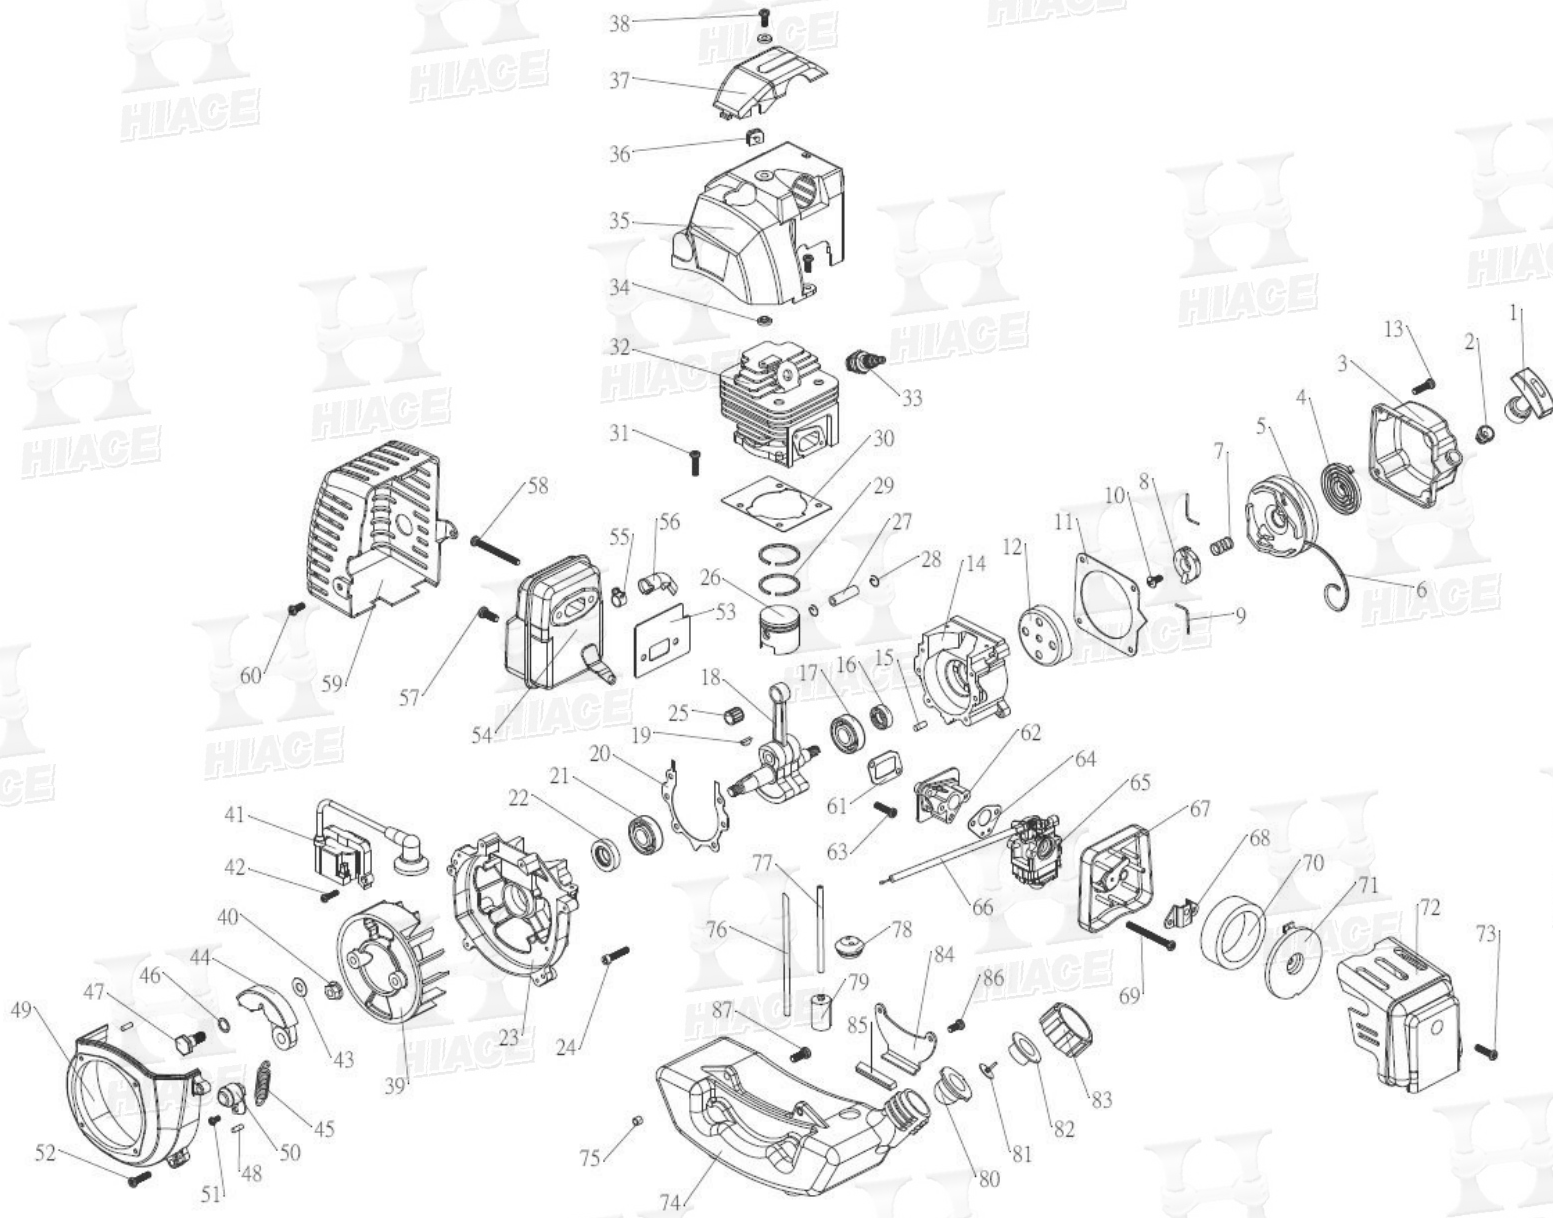

PARTS INFORMATION

TL-43L

Item	Part No.	Description	QTY.	Item	Part No.	Description	QTY.	Item	Part No.	Description	QTY.
1	TL-43L-001	Starter Handle	1	31	TL-43L-031	Screw	4	61	TL-43L-061	Inlet Mainifold Gasket	1
2	TL-43L-002	Insulator	1	32	TL-43L-032	Cylinder	1	62	TL-43L-062	Inlet Mainifold	1
3	TL-43L-003	Recoil Starter Body	1	33	TL-43L-033	Spark Plug	1	63	TL-43L-063	Screw	1
4	TL-43L-004	Recoil Spring	1	34	TL-43L-034	Space, Cylinder Protector Cap	2	64	TL-43L-064	Diaphragm Carburetor Gasket	1
5	TL-43L-005	Starter Rope Reel	1	35	TL-43L-035	Cylinder Protector	1	65	TL-43L-065	Diaphragm Carburetor	1
6	TL-43L-006	Starter Rope	1	36	TL-43L-036	Clamp, Coil	1	66	TL-43L-066	Throttle Wire	1
7	TL-43L-007	Starter Pawl	1	37	TL-43L-037	Cylinder Protector Cap	1	67	TL-43L-067	Air Cleaner Body	1
8	TL-43L-008	Pawl Holder	1	38	TL-43L-038	Screw	1	68	TL-43L-068	Air Cleaner Holder	1
9	TL-43L-009	Clip	2	39	TL-43L-039	Magneto Rotor	1	69	TL-43L-069	Screw	2
10	TL-43L-010	Starter Screw	1	40	TL-43L-040	Nut	1	70	TL-43L-070	Air Cleaner Sponge	1
11	TL-43L-011	Starter Gasket	1	41	TL-43L-041	Ignition Coil	1	71	TL-43L-071	Air Cleaner Middle Cap	1
12	TL-43L-012	Starter Pulley	1	42	TL-43L-042	Screw	2	72	TL-43L-072	Air Cleaner Cap	1
13	TL-43L-013	Screw	4	43	TL-43L-043	Washer	2	73	TL-43L-073	Screw	1
14	TL-43L-014	Crank Case (B)	1	44	TL-43L-044	Clutch Arm Comp.	2	74	TL-43L-074	Fuel Tank	1
15	TL-43L-015	Pin	2	45	TL-43L-045	Clutch Spring	1	75	TL-43L-075	Collar	2
16	TL-43L-016	12 22 7 Oil Seal	1	46	TL-43L-046	10MM Wavy Washer	2	76	TL-43L-076	Oil Pipe	1
17	TL-43L-017	Ball Bearing 6202 C3	1	47	TL-43L-047	Clutch Step Bolt	2	77	TL-43L-077	Oil Pipe	1
18	TL-43L-018	Crank Shaft	1	48	TL-43L-048	Pin	2	78	TL-43L-078	Hose Seat	1
19	TL-43L-019	Wood-Ruff Key	1	49	TL-43L-049	Fan Case	1	79	TL-43L-079	Oil Cleaner	1
20	TL-43L-020	Crank Case Gasket	1	50	TL-43L-050	Stop Switch	1	80	TL-43L-080	Tank Inner Compressor	1
21	TL-43L-021	Ball Bearing 6202 C3	1	51	TL-43L-051	Screw	1	81	TL-43L-081	Tank Cap Sponge	1
22	TL-43L-022	Oil Seal 15 30 7	1	52	TL-43L-052	Screw	3	82	TL-43L-082	Tank Inner Cap	1
23	TL-43L-023	Crank Case (A)	1	53	TL-43L-053	Muffler Gasket	1	83	TL-43L-083	Tank Cap	1
24	TL-43L-024	Screw	4	54	TL-43L-054			84	TL-43L-084	Fuel Tank Holder	1
25	TL-43L-025	Needle Bearing	1	55	TL-43L-055	Muffler	1	85	TL-43L-085		
26	TL-43L-026			56	TL-43L-056			86	TL-43L-086	Screw	2
27	TL-43L-027	Piston	1	57	TL-43L-057	Screw	1				
28	TL-43L-028			58	TL-43L-058	Screw	2				
29	TL-43L-029	Piston Ring	2	59	TL-43L-059	Muffler Protector	1				
30	TL-43L-030	Cylinder Gasket	1	60	TL-43L-060	Screw	1