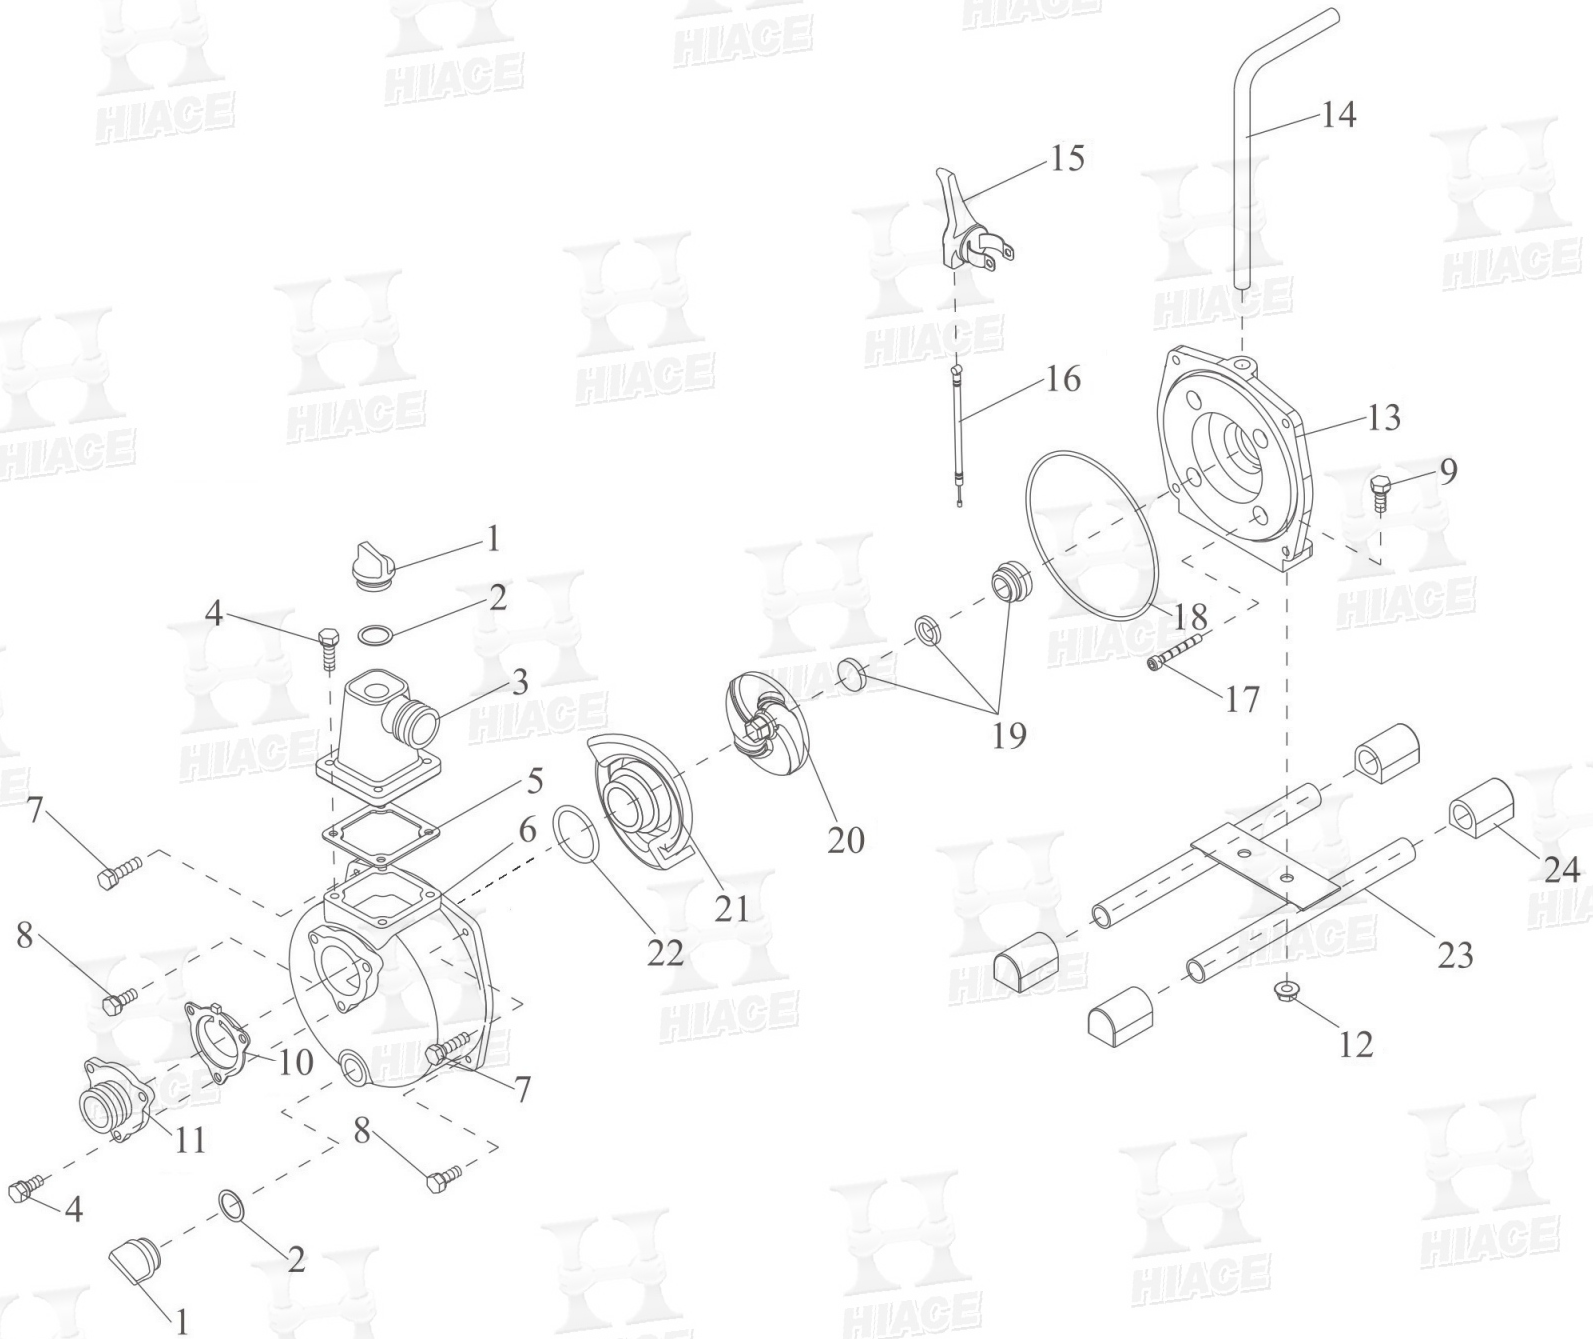

PARTS INFORMATION

WATER PUMP-WPL

Item	Part No.	Description	QTY.	Item	Part No.	Description	QTY.
1	WPL-01	PLUG SET	2	21	WPL-21	VOLUTE CASING	1
2	WPL-02	O-RING	2	22	WPL-22	O-RING	1
3	WPL-03	DELIVERY FLANGE	1	23	WPL-23	H BASE	1
4	WPL-04	HEXAGON BOLT	7	24	WPL-24	RUBBER MAT	4
5	WPL-05	DELIVERY FLANGE PACKING	1				
6	WPL-06	PUMP CASING	1				
7	WPL-07	HEXAGON BOLT	2				
8	WPL-08	HEXAGON BOLT	2				
9	WPL-09	HEXAGON BOLT	2				
10	WPL-10	CHECK VALVE	1				
11	WPL-11	SUCTION FLANGE	1				
12	WPL-12	FLANGE NUT	4				
13	WPL-13	FLANGE BRACKET	1				
14	WPL-14	HANDLE SET	1				
15	WPL-15	THROTTLE LEVER	1				
16	WPL-16	THROTTLE WIRE COMP.	1				
17	WPL-17	HEXAGON SOCKETBOLT AND SEAL WASHER	4				
18	WPL-18	O-RING	1				
19	WPL-19	MECHANICAL SEAL	1				
20	WPL-20	IMPELLER	1				