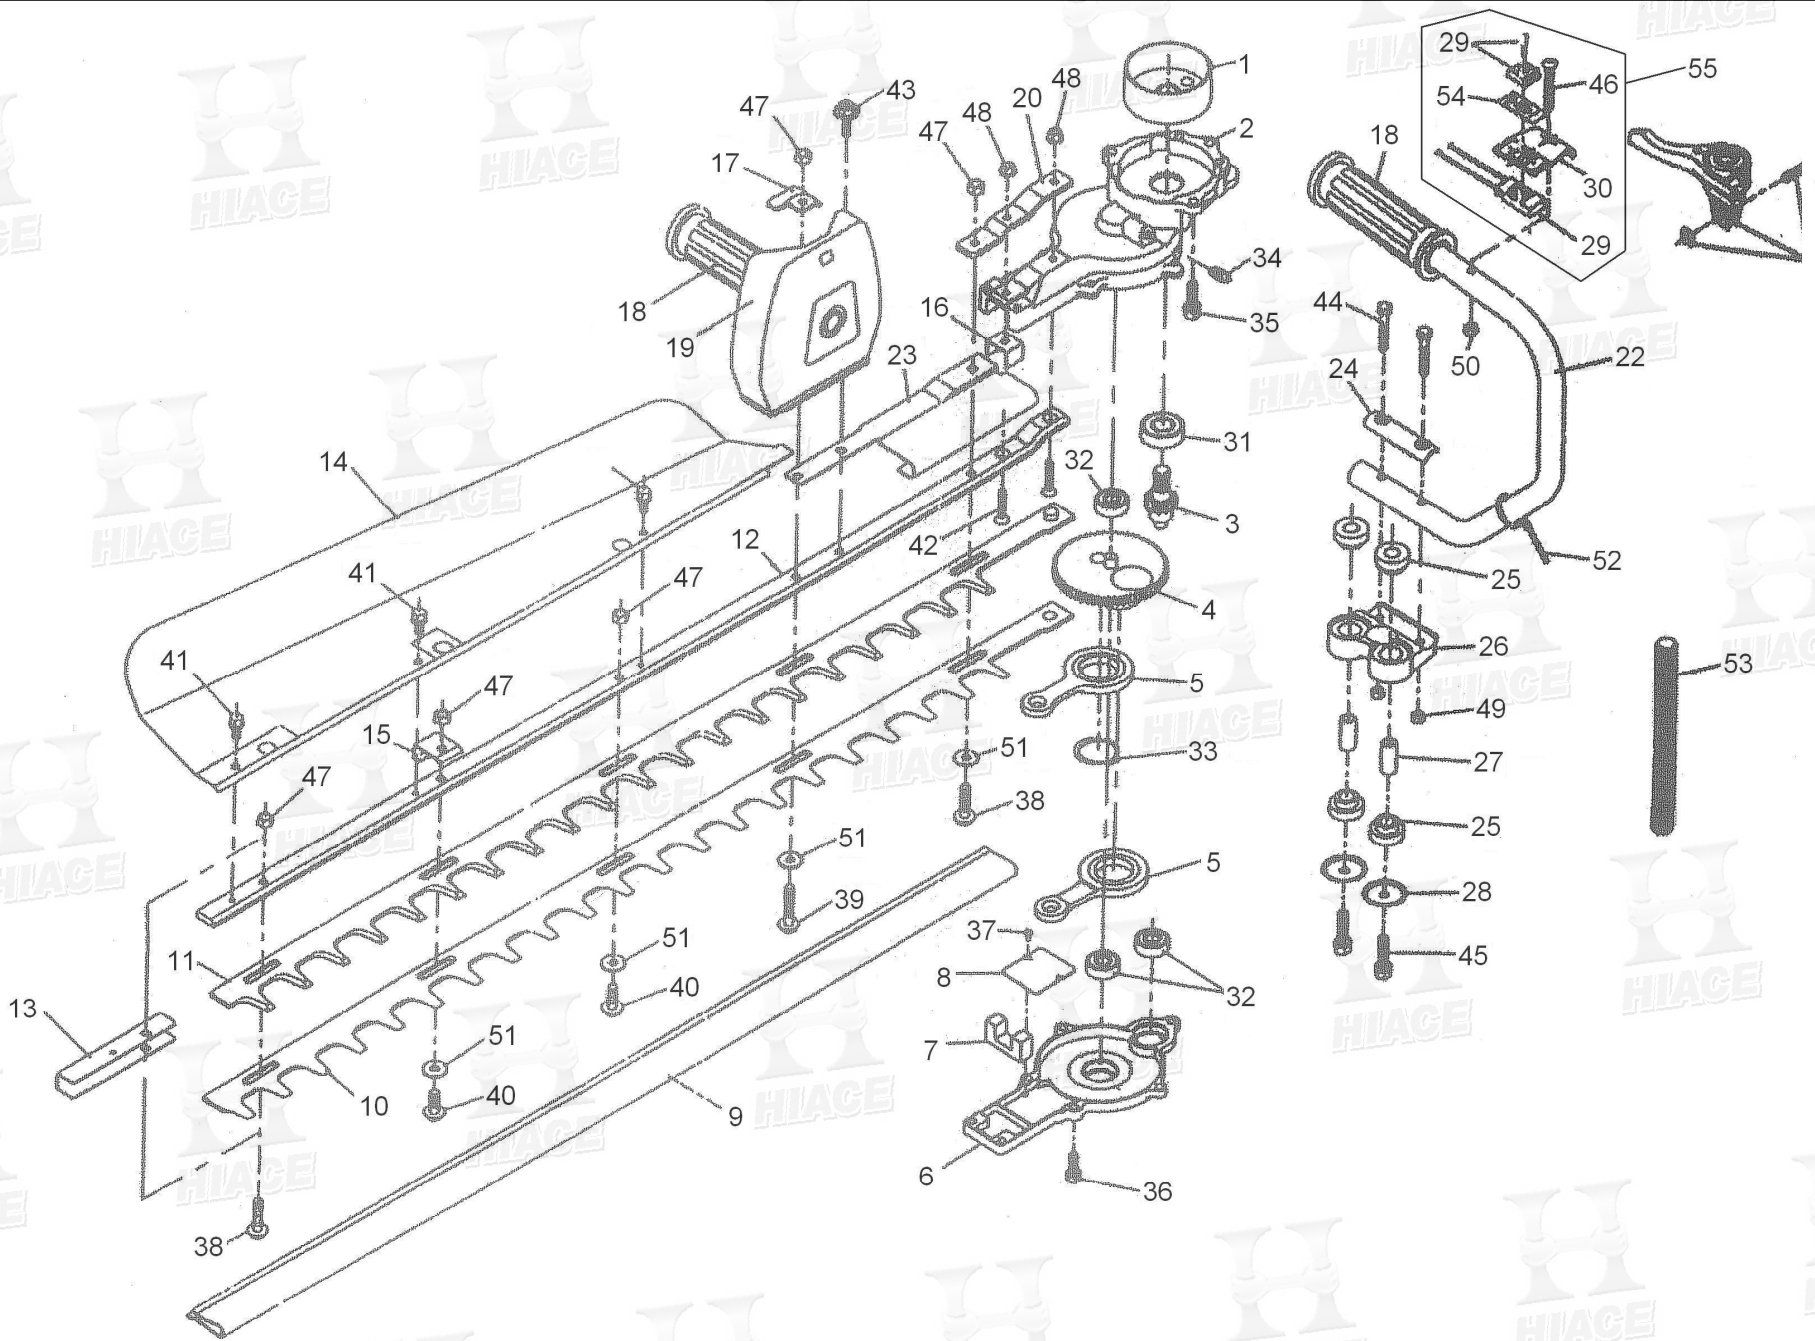

Item	Part No.	Description	QTY.	Item	Part No.	Description	QTY.	Item	Part No.	Description	QTY.
1	TH-23VL-001	Starter Handle	1	31	TH-23VL-031	Needle Bearing	1	61	TH-23VL-061	Insulator, Carburetor	1
2	TH-23VL-002	Handle Insulator	1	32	TH-23VL-032		1	62	TH-23VL-062	Screw	1
3	TH-23VL-003	Recoil Starter Body	1	33	TH-23VL-033	Piston(#32~#34)	2	63	TH-23VL-063	Carburetor Gasket	1
4	TH-23VL-004	Recoil Spring	1	34	TH-23VL-034		1	64	TH-23VL-064	Carburetor	1
5	TH-23VL-005	Starter Rope Reel	1	35	TH-23VL-035	Piston Ring	2	65	TH-23VL-065	Screw	2
6	TH-23VL-006	Starter Rope	1	36	TH-23VL-036	Cylinder Gasket	1	66	TH-23VL-066	Air Cleaner Body	1
7	TH-23VL-007	Washer	1	37	TH-23VL-037	Cylinder	1	67	TH-23VL-067	Collar	2
8	TH-23VL-008	Screw	1	38	TH-23VL-038	Screw	4	68	TH-23VL-068	Air Cleaner Holder	1
9	TH-23VL-009	Screw	4	39	TH-23VL-039	Clutch Case	1	69	TH-23VL-069	Air Cleaner Element	1
10	TH-23VL-010	Fan Case	1	40	TH-23VL-040	Screw	4	70	TH-23VL-070	Air Cleaner Cap	1
11	TH-23VL-011	Square Nut	2	41	TH-23VL-041	Clutch Basement	1	71	TH-23VL-071	Screw	1
12	TH-23VL-012	Screw	4	42	TH-23VL-042	Washer	1	72	TH-23VL-072	Insulator, Engine Cover	2
13	TH-23VL-013	Screw	1	43	TH-23VL-043	Screw	1	73	TH-23VL-073	Engine Cover	1
14	TH-23VL-014	Stop Ring	1	44	TH-23VL-044	Washer	2	74	TH-23VL-074	Screw	1
15	TH-23VL-015	Starter Pawl	1	45	TH-23VL-045	Clutch Arm Comp.	2	75	TH-23VL-075	Spark Plug	1
16	TH-23VL-016	Starter Pawl Spring	1	46	TH-23VL-046	Clutch Spring	1	76	TH-23VL-076	Fuel Tank Bracket	1
17	TH-23VL-017	Starter Pully	1	47	TH-23VL-047	8mm Wavy Washer	2	77	TH-23VL-077	Screw	1
18	TH-23VL-018	Screw	2	48	TH-23VL-048	Clutch Step Bolt	2	78	TH-23VL-078	Oil Pipe	1
19	TH-23VL-019	Nut	1	49	TH-23VL-049	Ignition Coil Insulator	2	79	TH-23VL-079	Oil Pipe	1
20	TH-23VL-020	Magneto Rotor	2	50	TH-23VL-050	Ignition Coil	1	80	TH-23VL-080	Hose Seat	1
21	TH-23VL-021	Screw	2	51	TH-23VL-051	Terminal	1	81	TH-23VL-081	Fuel Filter	1
22	TH-23VL-022	Screw	1	52	TH-23VL-052	Insulator	2	82	TH-23VL-082	Fuel Tank	1
23	TH-23VL-023	Crank Case (A)	1	53	TH-23VL-053	Screw	2	83	TH-23VL-083	Tank Inner Compressor	1
24	TH-23VL-024	Ball Bearing 6001 C3	2	54	TH-23VL-054	Muffler Gasket	1	84	TH-23VL-084	Tank Cap Sponge	1
25	TH-23VL-025	12 21 6 Oil Seal	2	55	TH-23VL-055	Muffler	1	85	TH-23VL-085	Tank Inner Cap	1
26	TH-23VL-026	Pipe Pin	2	56	TH-23VL-056	Screw	2	86	TH-23VL-086	Tank Inner Cap Sponge	1
27	TH-23VL-027	Crank Case Gasket	1	57	TH-23VL-057	Muffler Plate	1	87	TH-23VL-087	Tank Cap	1
28	TH-23VL-028	Crank Shaft	1	58	TH-23VL-058	Screw	1	88	TH-23VL-088	Tank Cap Holder	1
29	TH-23VL-029	Crank Case (B)	1	59	TH-23VL-059	Gasket	1	89	TH-23VL-089	Collar	3
30	TH-23VL-030	Wood-Ruff Key	1	60	TH-23VL-060	M5 Nut	2	90	TH-23VL-090	Screw	3