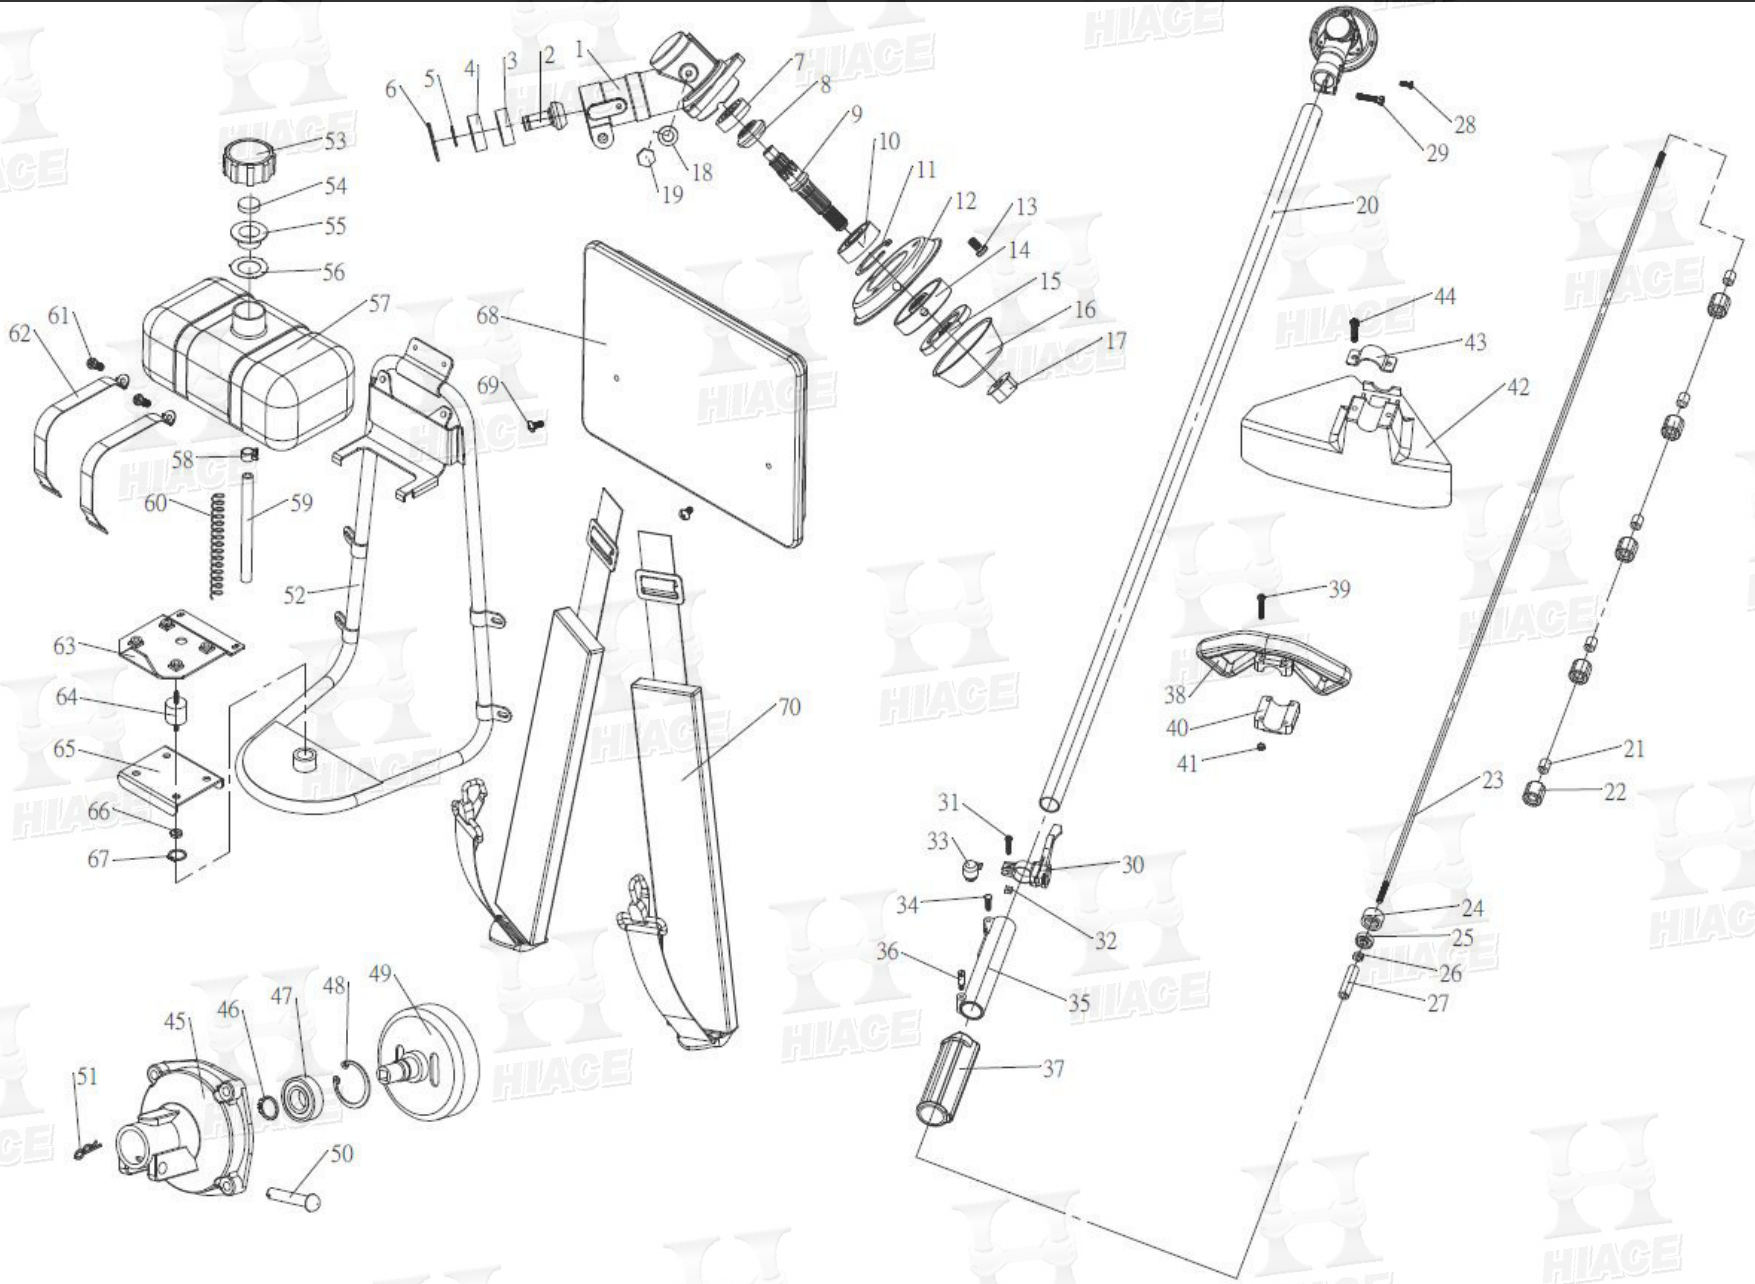

PARTS INFORMATION

KBC-2600-A2

Item	Part No.	Description	QTY.	Item	Part No.	Description	QTY.	Item	Part No.	Description	QTY.
1	KBC-2600-A2-001	26MM Gear Case	1	31	KBC-2600-A2-031	Screw	1	61	KBC-2600-A2-061	Screw	2
2	KBC-2600-A2-002	7*16T Gear Pinion	1	32	KBC-2600-A2-032	Nut	1	62	KBC-2600-A2-062	A2 Fuel Tank Band	2
3	KBC-2600-A2-003	6000 ZZ Bearing	1	33	KBC-2600-A2-033	Stop Switch	1	63	KBC-2600-A2-063	Engine Base Comp.	1
4	KBC-2600-A2-004	6000 Bearing	1	34	KBC-2600-A2-034	Screw	1	64	KBC-2600-A2-064	6mm Cushion Rubber Comp.	4
5	KBC-2600-A2-005	Stop Ring	1	35	KBC-2600-A2-035	Joint Pipe	1	65	KBC-2600-A2-065	Engine Base B Comp.	1
6	KBC-2600-A2-006	Stop Ring	1	36	KBC-2600-A2-036	Screw	1	66	KBC-2600-A2-066		
7	KBC-2600-A2-007	629 Bearing	1	37	KBC-2600-A2-037	Shaft Grip	1	67	KBC-2600-A2-067		
8	KBC-2600-A2-008	10*20T Gear Pinion	1	38	KBC-2600-A2-038	26mm Handle	1	68	KBC-2600-A2-068	A2 Shoulder Plate	1
9	KBC-2600-A2-009	Gear Shaft	1	39	KBC-2600-A2-039	Screw	2	69	KBC-2600-A2-069	Screw	2
10	KBC-2600-A2-010	6201-2RS Bearing	1	40	KBC-2600-A2-040	26mm handle Bracket A	1	70	KBC-2600-A2-070	A2 Shoulder Belt	2
11	KBC-2600-A2-011	Stop Ring	1	41	KBC-2600-A2-041	Nut	2				
12	KBC-2600-A2-012	Gear Case Cover	1	42	KBC-2600-A2-042	Safety Guard Comp.	1				
13	KBC-2600-A2-013	Screw	3	43	KBC-2600-A2-043	Safety Guard Set Plate	1				
14	KBC-2600-A2-014	Cutter Holder	1	44	KBC-2600-A2-044	Screw	2				
15	KBC-2600-A2-015	Cutter Holder Cap	1	45	KBC-2600-A2-045	Clutch Case	1				
16	KBC-2600-A2-016	Nut Holder Cap	1	46	KBC-2600-A2-046	Stop Ring	1				
17	KBC-2600-A2-017	10MM Nut (L.)	1	47	KBC-2600-A2-047	6202ZZ Bearing	1				
18	KBC-2600-A2-018	Washer	1	48	KBC-2600-A2-048	Stop Ring	1				
19	KBC-2600-A2-019	Screw	1	49	KBC-2600-A2-049	Clutch Drum Comp.	1				
20	KBC-2600-A2-020	26*1.75*1290mm Tube	1	50	KBC-2600-A2-050	Pin	1				
21	KBC-2600-A2-021	7*14*14 Bushing Ass'y	5	51	KBC-2600-A2-051	Snap Pin	1				
22	KBC-2600-A2-022	23mm Cushion Rubber.	5	52	KBC-2600-A2-052	A2 Shoulder Frame	1				
23	KBC-2600-A2-023	7T*1365 Drive Shaft.	1	53	KBC-2600-A2-053	Tank Cap	1				
24	KBC-2600-A2-024	627 Oil Seal	1	54	KBC-2600-A2-054	Tank Cap Sponge	1				
25	KBC-2600-A2-025	627ZZ Bearing	1	55	KBC-2600-A2-055	Tank Inner Cap	1				
26	KBC-2600-A2-026	Nut	1	56	KBC-2600-A2-056	Tank Cap Compressor	1				
27	KBC-2600-A2-027	7mm Adaptor	1	57	KBC-2600-A2-057	A2 Fuel Tank	1				
28	KBC-2600-A2-028	Screw	1	58	KBC-2600-A2-058	Clip	2				
29	KBC-2600-A2-029	Screw	1	59	KBC-2600-A2-059	6*10 Fuel Pipe	1				
30	KBC-2600-A2-030	R6 Throttle Lever	1	60	KBC-2600-A2-060	Fuel Pipe Protective Coil	1