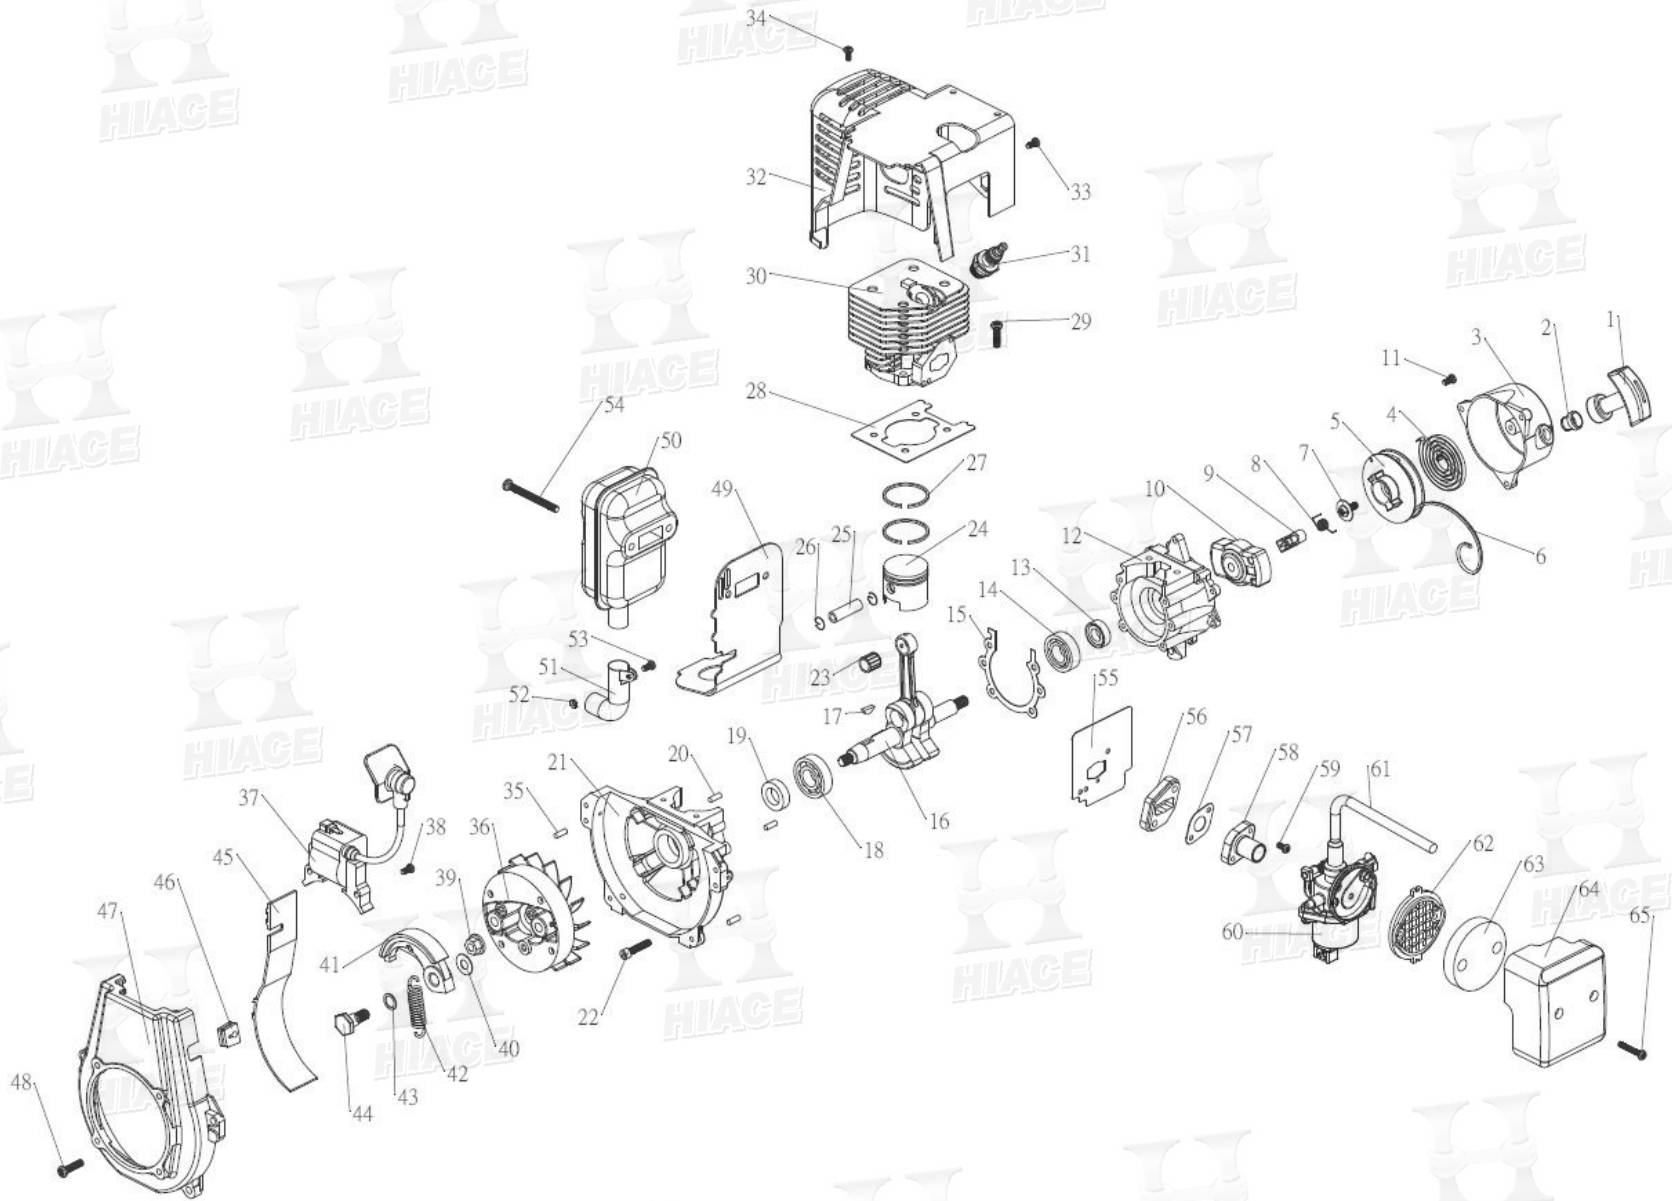

PARTS INFORMATION

HT-328

Item	Part No.	Description	QTY.	Item	Part No.	Description	QTY.	Item	Part No.	Description	QTY.
1	HT-328-001	Starter Handle	1	31	HT-328-031	Spark Plug	1	61	HT-328-061	Throttle Wire	1
2	HT-328-002	Insulator	1	32	HT-328-032	Cylinder Protector	1	62	HT-328-062	Cleaner Body	1
3	HT-328-003	Recoil Starter Body	1	33	HT-328-033	Screw		63	HT-328-063	Cleaner Sponge	1
4	HT-328-004	Recoil Spring	1	34	HT-328-034	Screw		64	HT-328-064	Cleaner Cap	1
5	HT-328-005	Starter Rope Reel	1	35	HT-328-035	4*11.8 Pin	2	65	HT-328-065	Screw	
6	HT-328-006	Starter Rope	1	36	HT-328-036	Magneto Rotor	1				
7	HT-328-007	Starter Screw	1	37	HT-328-037	Ignition Coil	1				
8	HT-328-008	Starter Pawl Spring	1	38	HT-328-038	Screw					
9	HT-328-009	Starter Pawl	1	39	HT-328-039	M8 Nut	1				
10	HT-328-010	Starter Pully	1	40	HT-328-040	M8 Washer	1				
11	HT-328-011	Screw	3	41	HT-328-041	Clutch Arm Comp.	2				
12	HT-328-012	Crank Case (B)	1	42	HT-328-042	Clutch Spring	1				
13	HT-328-013	12 22 7 Oil Seal	1	43	HT-328-043	Washer	2				
14	HT-328-014	Ball Bearing 6002 C3	1	44	HT-328-044	Clutch Step Bolt	2				
15	HT-328-015	Crank Case Gasket	1	45	HT-328-045	Flash Pan	1				
16	HT-328-016	Crank Shaft	1	46	HT-328-046	Clamp, Coil	1				
17	HT-328-017	Wood-Ruff Key	1	47	HT-328-047	Fan Case	1				
18	HT-328-018	Ball Bearing 6202 C3	1	48	HT-328-048	Screw					
19	HT-328-019	15 25 7 Oil Seal	1	49	HT-328-049	Muffler Gasket	1				
20	HT-328-020	4*11.8 Pin	2	50	HT-328-050	Muffler	1				
21	HT-328-021	Crank Case (A)	1	51	HT-328-051						
22	HT-328-022	Screw		52	HT-328-052						
23	HT-328-023	Needle Bearing	1	53	HT-328-053						
24	HT-328-024	Piston	1	54	HT-328-054			Muffler Screw	2		
25	HT-328-025			55	HT-328-055	Space Gasket	1				
26	HT-328-026			56	HT-328-056	Space	1				
27	HT-328-027	Piston Ring	2	57	HT-328-057	Inlet Manifold Gasket	1				
28	HT-328-028	Cylinder Gasket	1	58	HT-328-058	Inlet Manifold	1				
29	HT-328-029	Screw		59	HT-328-059	Screw					
30	HT-328-030	Cylinder	1	60	HT-328-060	Carburetor	1				