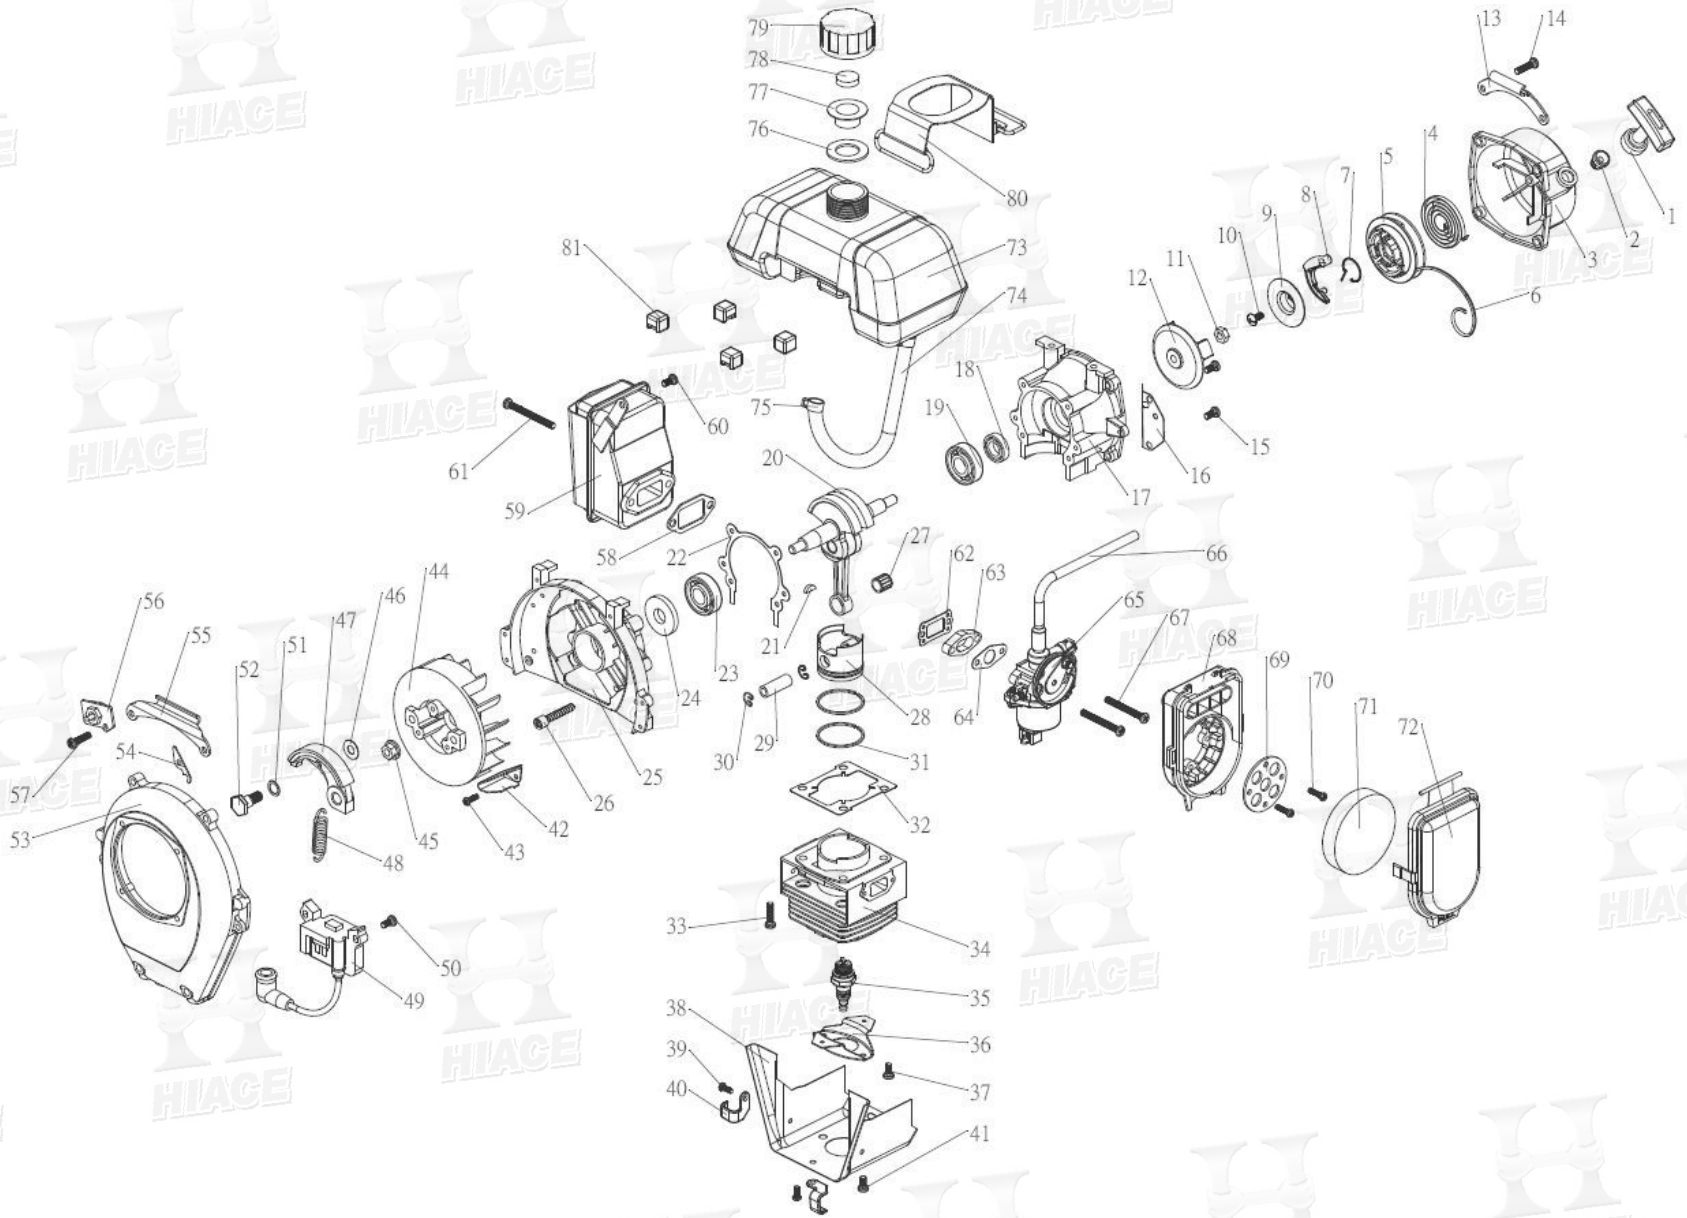

# TD-40

Item	Part No.	Description	QTY.	Item	Part No.	Description	QTY.	Item	Part No.	Description	QTY.
1	TD-40-001	Starter Handle	1	31	TD-40-031	Piston Ring	2	61	TD-40-061	6*65 Screw	2
2	TD-40-002	Handle Insulator	1	32	TD-40-032	Cylinder Gasket	1	62	TD-40-062	Gasket	1
3	TD-40-003	Recoil Starter Case.	1	33	TD-40-033	6*20/S Screw	4	63	TD-40-063	Space	1
4	TD-40-004	Recoil Spring	1	34	TD-40-034	Cylinder	1	64	TD-40-064	Gasket	1
5	TD-40-005	Starter Rope Reel	1	35	TD-40-035	Spark Plug	1	65	TD-40-065	Carburetor	1
6	TD-40-006	Starter Rope	1	36	TD-40-036	Bracket	1	66	TD-40-066	Throttle Wire	1
7	TD-40-007	Clip	1	37	TD-40-037	5*10/SW Screw	2	67	TD-40-067	5*45/SW Screw	2
8	TD-40-008	Starter Pawl	1	38	TD-40-038	Engine Shroud	1	68	TD-40-068	Cleaner Body	1
9	TD-40-009	Starter Retainer	1	39	TD-40-039	4*12/SW Screw	1	69	TD-40-069	Air Cleaner Plate	1
10	TD-40-010	5*12 Screw		40	TD-40-040	Clamp	1	70	TD-40-070	Screw	
11	TD-40-011	M8 Nut		41	TD-40-041	5*10/SW Screw	2	71	TD-40-071	Sponge	1
12	TD-40-012	Starter Pulley	1	42	TD-40-042	Plate	1	72	TD-40-072	Cleaner Cap	1
13	TD-40-013	Fuel Tank Holder - B	1	43	TD-40-043	5*10/SW Screw	1	73	TD-40-073	Fuel Tank	1
14	TD-40-014	6*20/SW Screw	4	44	TD-40-044	Magneto Rotor	1	74	TD-40-074	Oil Hose	1
15	TD-40-015	Clip for Crank Case	1	45	TD-40-045	M10 Nut	1	75	TD-40-075	Clip for Oil Hose	2
16	TD-40-016	5*10/SW Screw	1	46	TD-40-046	M10 Washer	1	76	TD-40-076	Tank Cap Compressor	1
17	TD-40-017	Crank Case Assy' 1	1	47	TD-40-047	Clutch Arm Comp.	2	77	TD-40-077	Tank Inner Cap	1
18	TD-40-018	Oil Seal 15 25 6	1	48	TD-40-048	Clutch Spring	1	78	TD-40-078	Tank Cap Sponge	1
19	TD-40-019	Ball Bearing 6202 C3	1	49	TD-40-049	Ignition Coil	1	79	TD-40-079	Tank Cap	1
20	TD-40-020	Crank Shaft	1	50	TD-40-050	5*20/SW Screw	2	80	TD-40-080	Fuel Tank Band	1
21	TD-40-021	Semicircle Key	1	51	TD-40-051	Washer	2	81	TD-40-081	Fuel Tank Rubber	4
22	TD-40-022	Crank Case Gasket	1	52	TD-40-052	Clutch Step Bolt	2				
23	TD-40-023	Ball Bearing 6202 C3	1	53	TD-40-053	Fan Case	1				
24	TD-40-024	Oil Seal 15 35 5	1	54	TD-40-054	Clip for throttle Wire	1				
25	TD-40-025	Crank Case Assy' 2	1	55	TD-40-055	Fuel Tank Holder - A	1				
26	TD-40-026	5*30/S Screw	4	56	TD-40-056	Stop Switch	1				
27	TD-40-027	Needle Bearing	1	57	TD-40-057	5*25/SW Screw	4				
28	TD-40-028	Piston	1	58	TD-40-058	Heat Shield	1				
29	TD-40-029		59	TD-40-059	Muffler Comp.	1					
30	TD-40-030		60	TD-40-060	5*10/SW Screw	1					