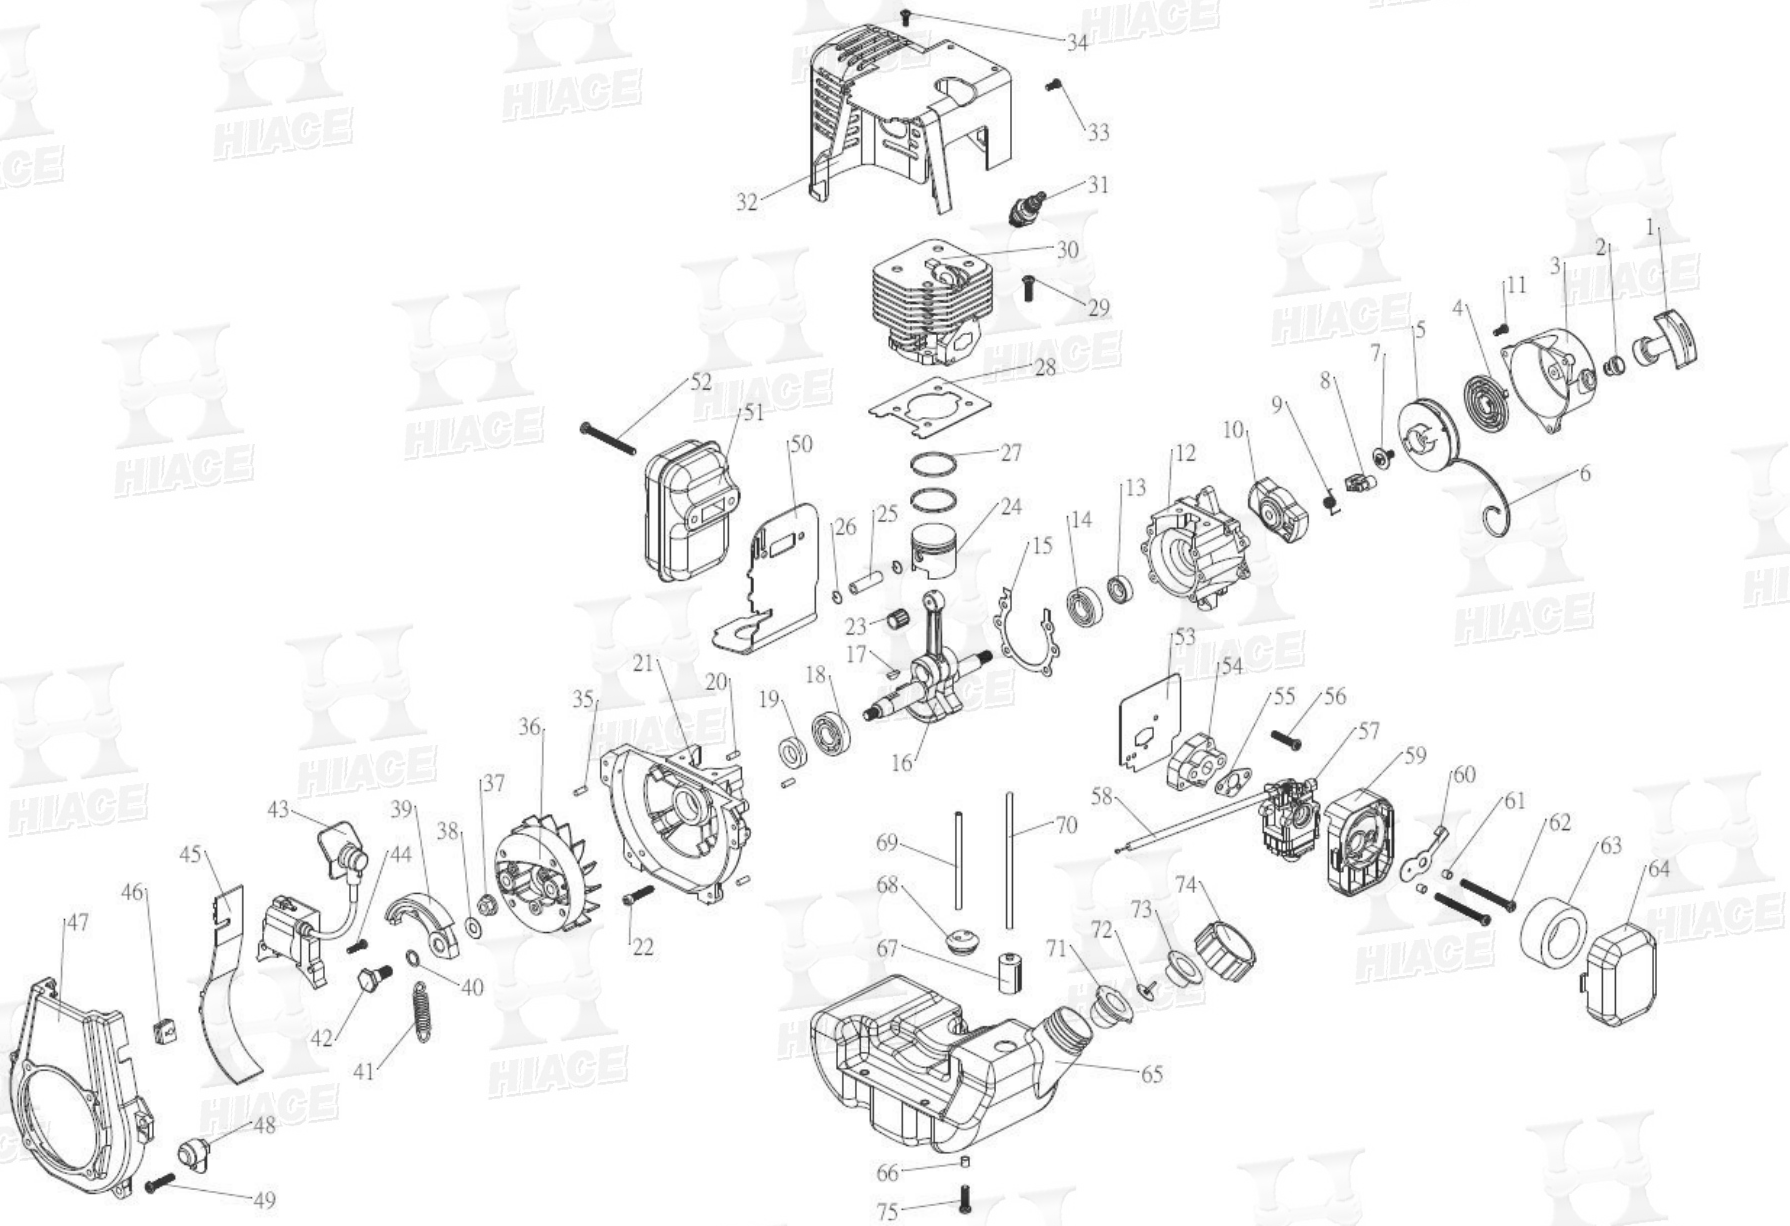

PARTS INFORMATION

HT-328L

Item	Part No.	Description	QTY.	Item	Part No.	Description	QTY.	Item	Part No.	Description	QTY.
1	HT-328L-001	Starter Handle	1	31	HT-328L-031	Spark Plug	1	61	HT-328L-061	Collar	2
2	HT-328L-002	Insulator	1	32	HT-328L-032	Cylinder Protector	1	62	HT-328L-062	Screw	
3	HT-328L-003	Recoil Starter Body	1	33	HT-328L-033	Screw		63	HT-328L-063	Cleaner Sponge	1
4	HT-328L-004	Recoil Spring	1	34	HT-328L-034	Screw		64	HT-328L-064	Air Cleaner Cap	1
5	HT-328L-005	Starter Rope Reel	1	35	HT-328L-035	4*11.8 Pin	2	65	HT-328L-065	Fuel Tank	1
6	HT-328L-006	Starter Rope	1	36	HT-328L-036	Magneto Rotor	1	66	HT-328L-066	Collar	3
7	HT-328L-007	Starter Screw	1	37	HT-328L-037	M8 Nut	1	67	HT-328L-067	Gasoline Cleaner	1
8	HT-328L-008	Starter Pawl	1	38	HT-328L-038	M8 Washer	1	68	HT-328L-068	Hose Seat	1
9	HT-328L-009	Starter Pawl Spring	1	39	HT-328L-039	Clutch Arm Comp.	2	69	HT-328L-069	Oil Pipe	1
10	HT-328L-010	Starter Pulley	1	40	HT-328L-040	Wave Washer	2	70	HT-328L-070	Oil Pipe	1
11	HT-328L-011	Screw	3	41	HT-328L-041	Clutch Spring	1	71	HT-328L-071	Tank Inner Compressor	1
12	HT-328L-012	Crank Case (B)	1	42	HT-328L-042	Clutch Step Bolt	2	72	HT-328L-072	Tank Cap Sponge	1
13	HT-328L-013	12 22 7 Oil Seal	1	43	HT-328L-043	Ignition Coil	1	73	HT-328L-073	Tank Inner Cap	1
14	HT-328L-014	Ball Bearing 6002 C3	1	44	HT-328L-044	Screw		74	HT-328L-074	Tank Cap	1
15	HT-328L-015	Crank Case Gasket	1	45	HT-328L-045	Flash Pan	1	75	HT-328L-075	Screw	
16	HT-328L-016	Crank Shaft	1	46	HT-328L-046	Clamp. Coil	1				
17	HT-328L-017	Wood-Ruff Key	1	47	HT-328L-047	Fan Case	1				
18	HT-328L-018	Ball Bearing 6202 C3	1	48	HT-328L-048	Stop Switch	1				
19	HT-328L-019	15 25 7 Oil Seal	1	49	HT-328L-049	Screw					
20	HT-328L-020	4*11.8 Pin	2	50	HT-328L-050	Muffler Gasket	1				
21	HT-328L-021	Crank Case (A)	1	51	HT-328L-051	Muffler	1				
22	HT-328L-022	Screw		52	HT-328L-052	Muffler Screw	2				
23	HT-328L-023	Needle Bearing	1	53	HT-328L-053	Space Gasket	1				
24	HT-328L-024	Piston	1	54	HT-328L-054	Space	1				
25	HT-328L-025			55	HT-328L-055	Carburetor Gasket	1				
26	HT-328L-026			56	HT-328L-056	Screw					
27	HT-328L-027	Piston Ring	2	57	HT-328L-057	Diaphragm Carburetor	1				
28	HT-328L-028	Cylinder Gasket	1	58	HT-328L-058	Throttle Wire	1				
29	HT-328L-029	Screw		59	HT-328L-059	Air Cleaner Body	1				
30	HT-328L-030	Cylinder	1	60	HT-328L-060	Choke Lever	1				