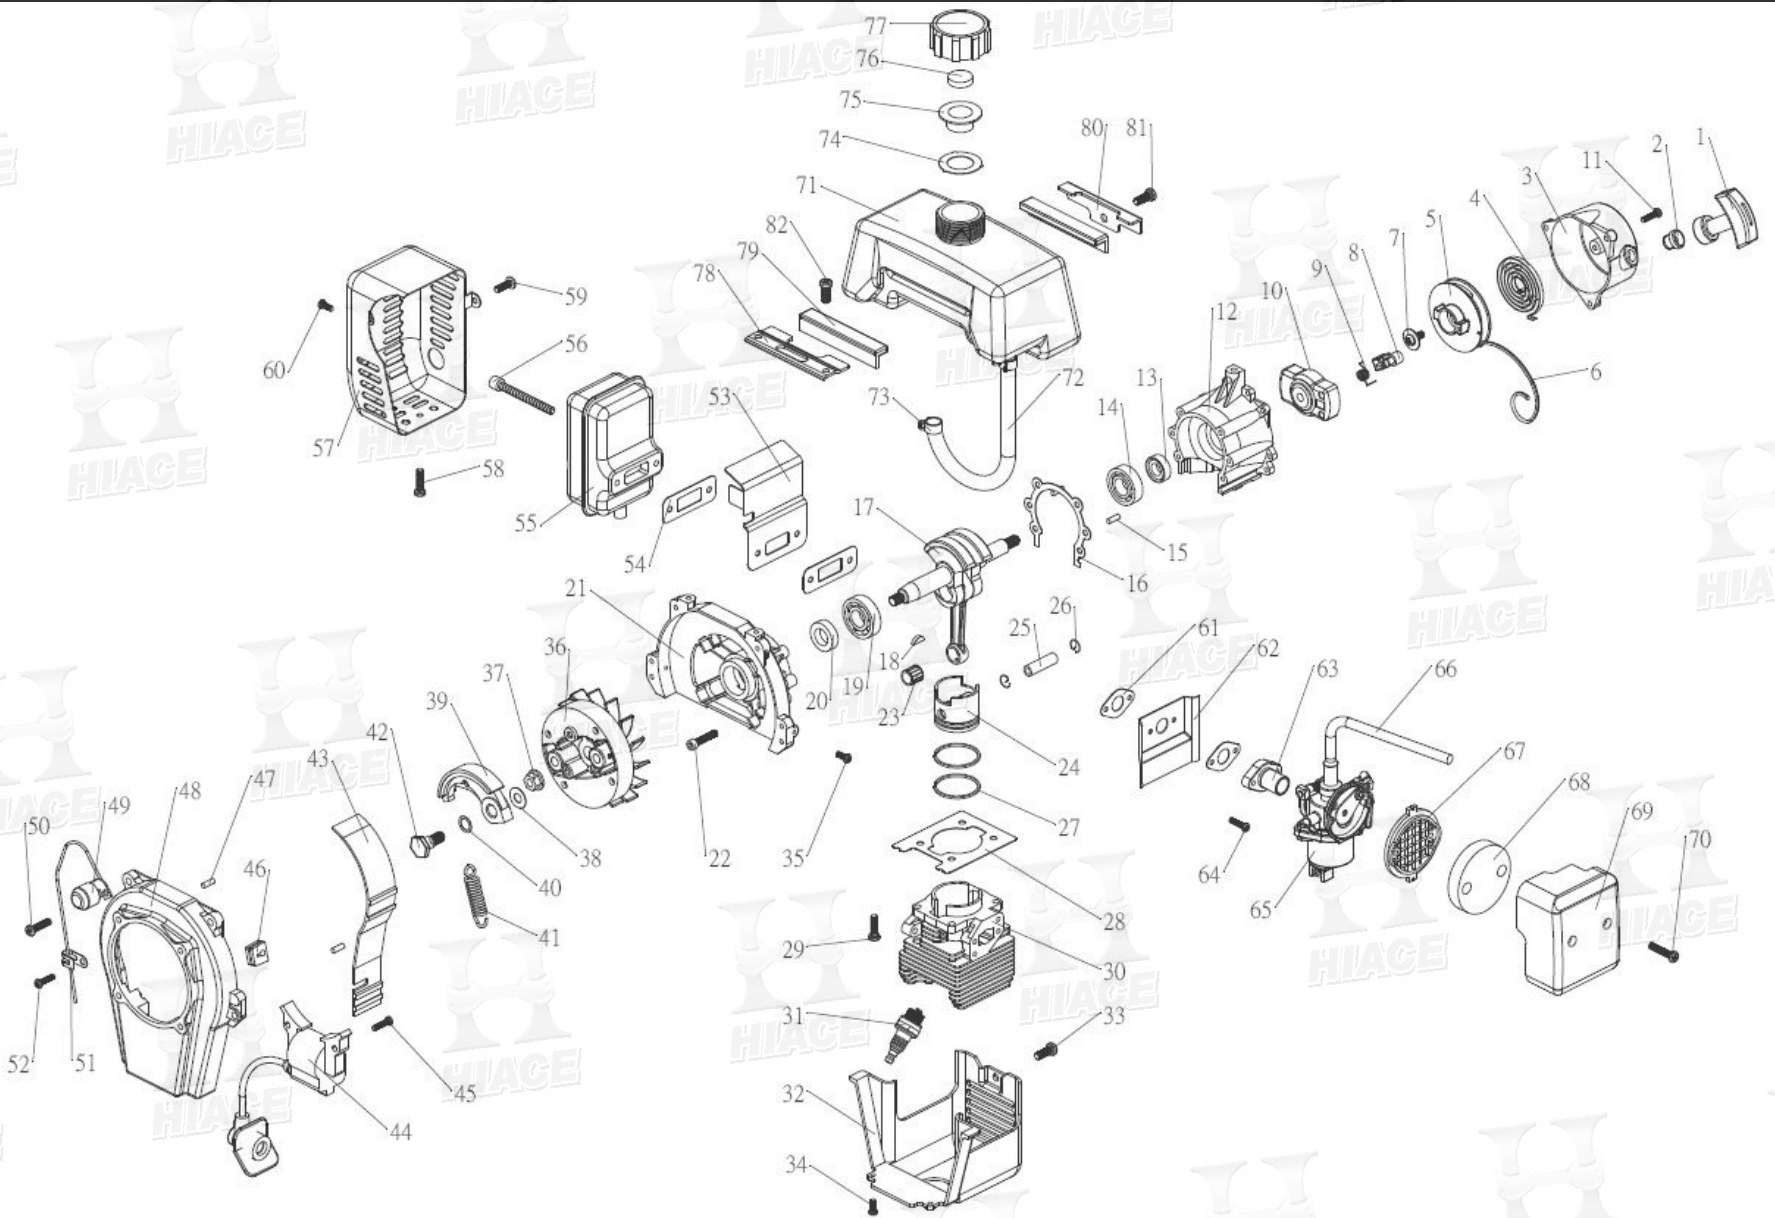

PARTS INFORMATION

HT-321

Item	Part No.	Description	QTY.	Item	Part No.	Description	QTY.	Item	Part No.	Description	QTY.
1	HT-321-001	Starter Handle	1	31	HT-321-031	Spark Plug	1	61	HT-321-061	Inlet Manifold Gasket	2
2	HT-321-002	Insulator	1	32	HT-321-032	Cylinder Protector	1	62	HT-321-062	Inlet Manifold Aluminum Gasket	1
3	HT-321-003	Recoil Starter Body	1	33	HT-321-033	Screw		63	HT-321-063	Inlet Manifold	1
4	HT-321-004	Recoil Spring	1	34	HT-321-034	Screw		64	HT-321-064	Screw	
5	HT-321-005	Starter Rope Reel	1	35	HT-321-035	Screw		65	HT-321-065	Carburetor	1
6	HT-321-006	Starter Rope	1	36	HT-321-036	Magneto Rotor	1	66	HT-321-066	Throttle Wire	1
7	HT-321-007	Starter Screw	1	37	HT-321-037	M8 Nut	1	67	HT-321-067	Cleaner Body	1
8	HT-321-008	Starter Pawl	1	38	HT-321-038	M8 Washer	1	68	HT-321-068	Cleaner Sponge	1
9	HT-321-009	Starter Pawl Spring	1	39	HT-321-039	Clutch Arm Comp.	2	69	HT-321-069	Cleaner Cap	1
10	HT-321-010	Starter Pulley	1	40	HT-321-040	Washer	2	70	HT-321-070	Screw	
11	HT-321-011	Screw	3	41	HT-321-041	Clutch Spring	1	71	HT-321-071	Fuel Tank	1
12	HT-321-012	Crank Case (B)	1	42	HT-321-042	Clutch Step Bolt	2	72	HT-321-072	Oil Hose	1
13	HT-321-013	12 22 7 Oil Seal	1	43	HT-321-043	Flash Pan	1	73	HT-321-073	Clip for Oil Hose	2
14	HT-321-014	Ball Bearing 6002 C3	1	44	HT-321-044	Ignition Coil	1	74	HT-321-074	Tank Cap Compressor	1
15	HT-321-015	Pin	2	45	HT-321-045	Screw		75	HT-321-075	Tank Inner Cap	1
16	HT-321-016	Crank Case Gasket	1	46	HT-321-046	Clamp, Coil	1	76	HT-321-076	Tank Cap Sponge	1
17	HT-321-017	Crank Shaft	1	47	HT-321-047	Pin	2	77	HT-321-077	Tank Cap	1
18	HT-321-018	Wood-Ruff Key	1	48	HT-321-048	Fan Case	1	78	HT-321-078	Fuel Tank Holder - A	1
19	HT-321-019	Ball Bearing 6202 C3	1	49	HT-321-049	Stop Switch	1	79	HT-321-079	Rubber for Fuel Tank Holder	2
20	HT-321-020	15 25 7 Oil Seal	1	50	HT-321-050	Screw		80	HT-321-080	Fuel Tank Holder - B	1
21	HT-321-021	Crank Case (A)	1	51	HT-321-051	Clip	1	81	HT-321-081	Screw	
22	HT-321-022	Screw		52	HT-321-052	Screw					
23	HT-321-023	Needle Bearing	1	53	HT-321-053	Aluminum Plate	1				
24	HT-321-024			54	HT-321-054	Muffler Gasket	1				
25	HT-321-025	Piston	1	55	HT-321-055	Muffler	1				
26	HT-321-026			56	HT-321-056	Muffler Screw	2				
27	HT-321-027	Piston Ring	2	57	HT-321-057	Muffler Protector	1				
28	HT-321-028	Cylinder Gasket	1	58	HT-321-058	Screw					
29	HT-321-029	Screw		59	HT-321-059	Screw					
30	HT-321-030	Cylinder	1	60	HT-321-060	Screw