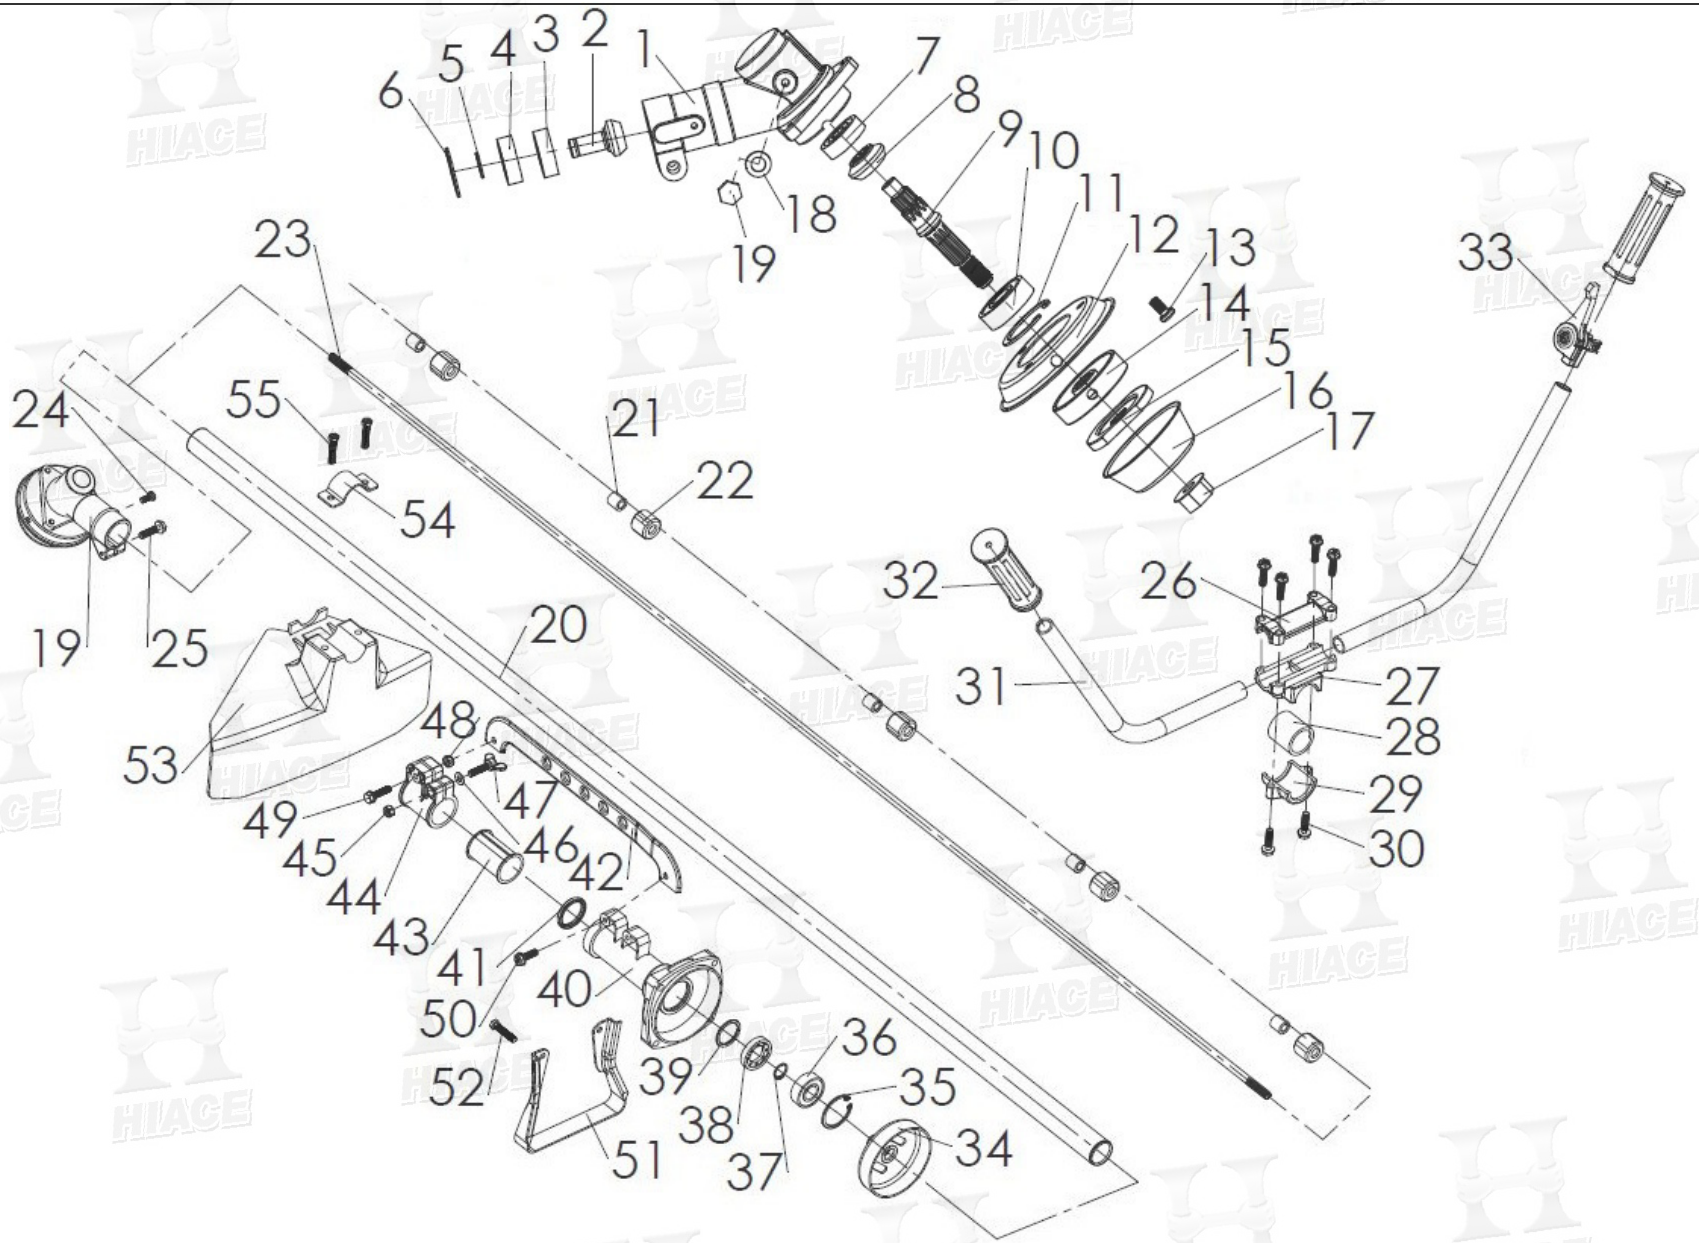

# PARTS INFORMATION

RBC-5600-26C-R4

Item	Part No.	Description	QTY.	Item	Part No.	Description	QTY.
1	RBC-5600-CR4-01	26MM Gear Case	1	31	RBC-5600-CR4-31	18*2.0*375MM L Handle Tube	2
2	RBC-5600-CR4-02	7*16T Gear Pinion	1	32	RBC-5600-CR4-32	Handle Rubber Cover	2
3	RBC-5600-CR4-03	6000 ZZ Bearing	1	33	RBC-5600-CR4-33	R4 Throttle Lever	1
4	RBC-5600-CR4-04	6000 Bearing	1	34	RBC-5600-CR4-34	7T Clutch Drum	1
5	RBC-5600-CR4-05	Stop Ring	1	35	RBC-5600-CR4-35	R-35 Stop Ring	1
6	RBC-5600-CR4-06	Stop Ring	1	36	RBC-5600-CR4-36	6202 ZZ Bearing	1
7	RBC-5600-CR4-07	629 Bearing	1	37	RBC-5600-CR4-37	S-15 Stop Ring	1
8	RBC-5600-CR4-08	10*20T Gear Pinion	1	38	RBC-5600-CR4-38	6202 Cushion Rubber	1
9	RBC-5600-CR4-09	Gear Shaft	1	39	RBC-5600-CR4-39	Washer	1
10	RBC-5600-CR4-10	6201-2RS Bearing	1	40	RBC-5600-CR4-40	26MM Clutch Case	1
11	RBC-5600-CR4-11	Stop Ring	1	41	RBC-5600-CR4-41	26MM Oil Seal	1
12	RBC-5600-CR4-12	Gear Case Cover	1	42	RBC-5600-CR4-42	5 Holes Hanger	1
13	RBC-5600-CR4-13	Screw	3	43	RBC-5600-CR4-43	26MM Fixer Pipe	1
14	RBC-5600-CR4-14	Cutter Holder	1	44	RBC-5600-CR4-44	Fixer Body	1
15	RBC-5600-CR4-15	Cutter Holder Cap	1	45	RBC-5600-CR4-45	6MM Nut	1
16	RBC-5600-CR4-16	Nut Holder Cap	1	46	RBC-5600-CR4-46	6x13x1 Washer	1
17	RBC-5600-CR4-17	10MM Nut (L.)	1	47	RBC-5600-CR4-47	Wing Screw	1
18	RBC-5600-CR4-18	Washer	1	48	RBC-5600-CR4-48	6MM Nut	1
19	RBC-5600-CR4-19	Screw	1	49	RBC-5600-CR4-49	Screw	1
20	RBC-5600-CR4-20	26*1.75*1500MM Tube	1	50	RBC-5600-CR4-50	Screw	1
21	RBC-5600-CR4-21	7*14*14 Bushing Ass'y	5	51	RBC-5600-CR4-51	Stander	1
22	RBC-5600-CR4-22	23MM Cushion Rubber	5	52	RBC-5600-CR4-52	Screw	4
23	RBC-5600-CR4-23	7MM*7T*1545MM Driving Shaft	1	53	RBC-5600-CR4-53	Safety Guard	1
24	RBC-5600-CR4-24	Screw	1	54	RBC-5600-CR4-54	Cover Bracket	1
25	RBC-5600-CR4-25	Screw	1	55	RBC-5600-CR4-55	Screw	2
26	RBC-5600-CR4-26	Handle Holder (A)	1		1~19	26mm 26C Gear Case Ass'y	
27	RBC-5600-CR4-27	Handle Holder (B)	1				
28	RBC-5600-CR4-28	26MM Rubber Cover	1				
29	RBC-5600-CR4-29	Handle Holder (C)	1				
30	RBC-5600-CR4-30	Screw	6				