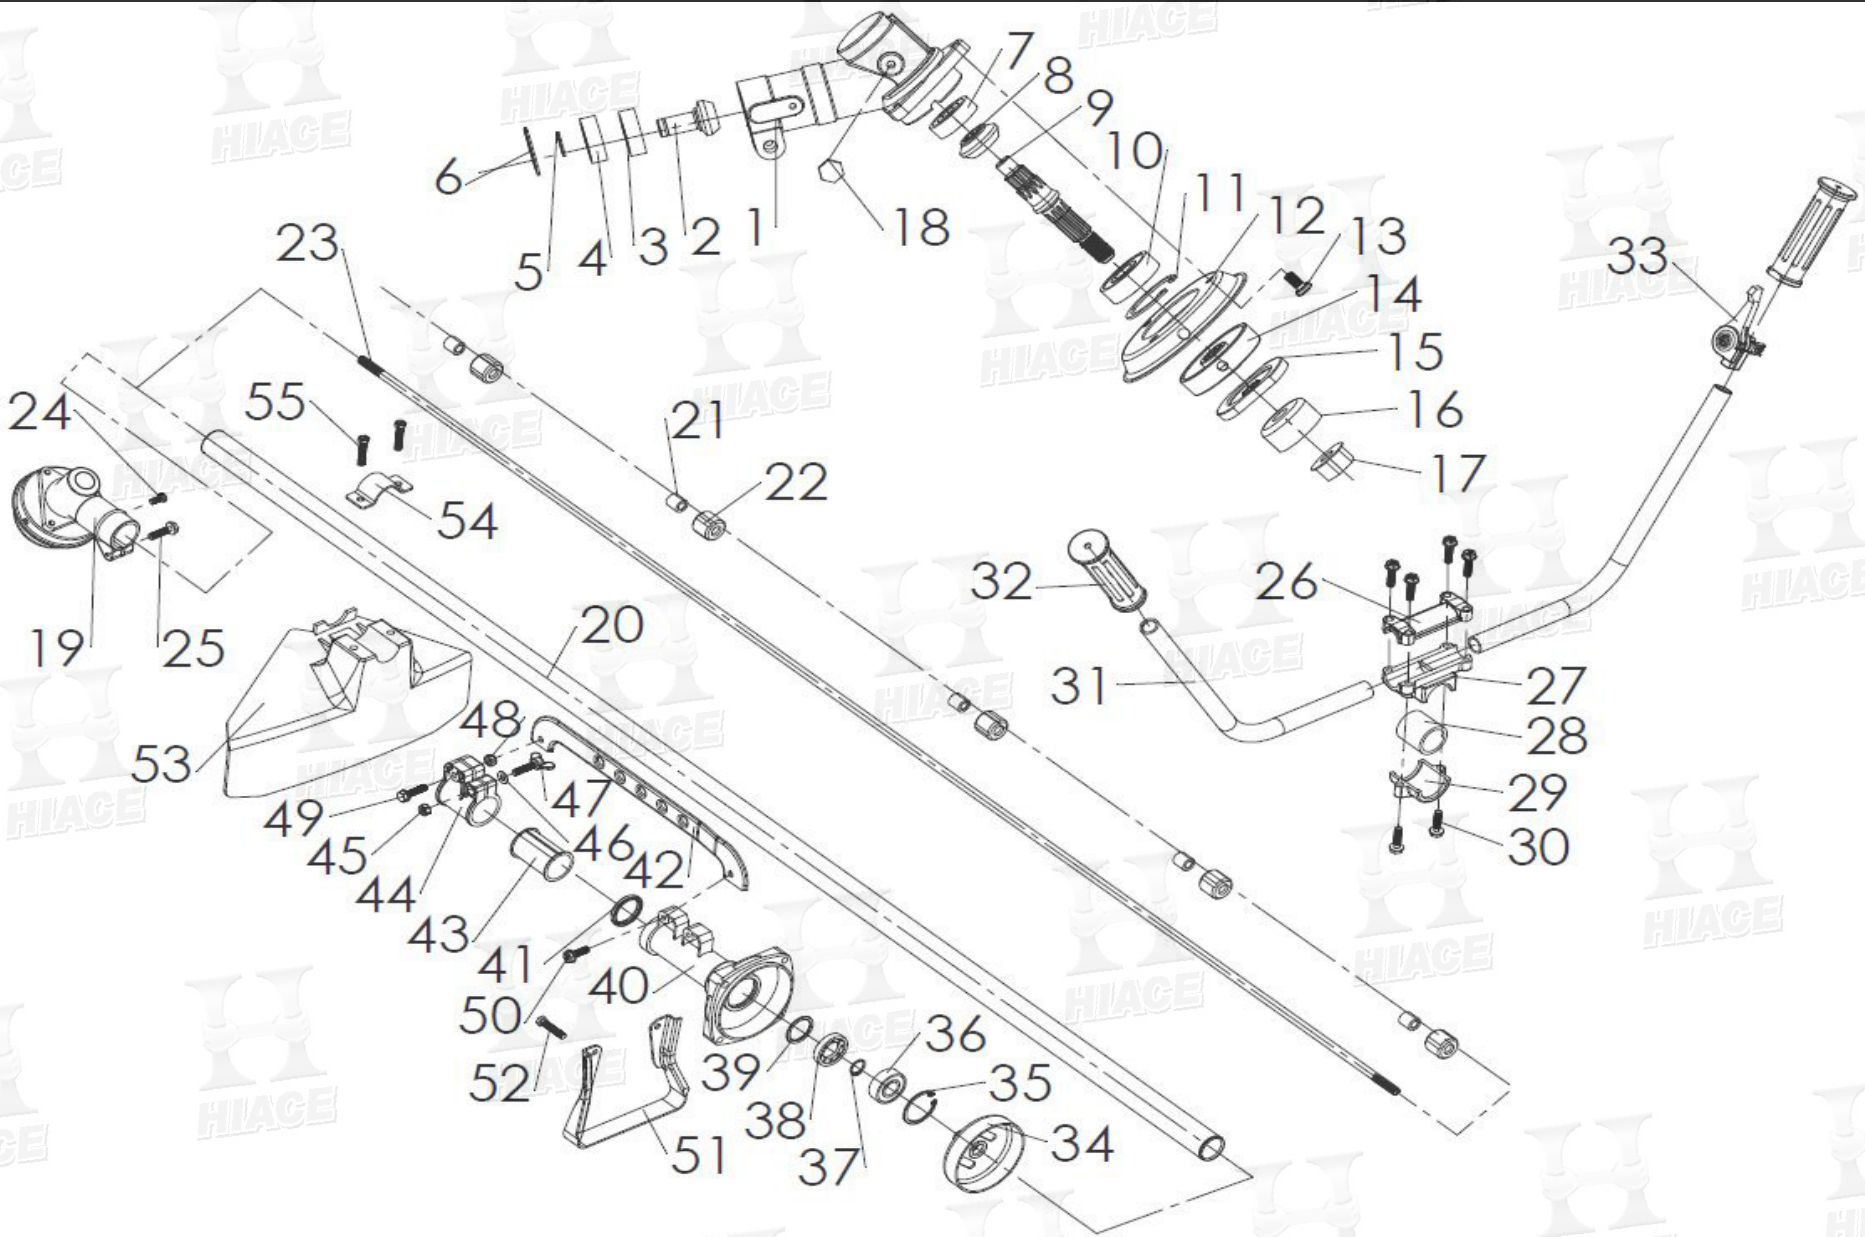

PARTS INFORMATION

RBC-5800-28C-R4

Item	Part No.	Description	QTY.	Item	Part No.	Description	QTY.
1	RBC-5800-CR4-01	28MM Gear Case	1	31	RBC-5800-CR4-31	18*2.0*375MM L Handle Tube	2
2	RBC-5800-CR4-02	9T*15T Gear Pinion	1	32	RBC-5800-CR4-32	Handle Rubber Cover	2
3	RBC-5800-CR4-03	6001 ZZ Bearing	1	33	RBC-5800-CR4-33	R4 Throttle Lever	1
4	RBC-5800-CR4-04	6001 Bearing	1	34	RBC-5800-CR4-34	9T Clutch Drum	1
5	RBC-5800-CR4-05	S-12 Stop Ring	1	35	RBC-5800-CR4-35	R-35 Stop Ring	1
6	RBC-5800-CR4-06	R-28 Stop Ring	1	36	RBC-5800-CR4-36	6202 ZZ Bearing	1
7	RBC-5800-CR4-07	6001 Bearing	1	37	RBC-5800-CR4-37	S-15 Stop Ring	1
8	RBC-5800-CR4-08	13T*20T Gear Pinion	1	38	RBC-5800-CR4-38	6202 Cushion Rubber	1
9	RBC-5800-CR4-09	13T Gear Shaft	1	39	RBC-5800-CR4-39	28MM Stop Ring	1
10	RBC-5800-CR4-10	6202 2V Bearing	1	40	RBC-5800-CR4-40	28MM Clutch Case	1
11	RBC-5800-CR4-11	R-35 Stop Ring	1	41	RBC-5800-CR4-41	28MM Oil Seal	1
12	RBC-5800-CR4-12	Gear Case Cap	1	42	RBC-5800-CR4-42	5 Holes Hanger	1
13	RBC-5800-CR4-13	5x10 S/W Screw	3	43	RBC-5800-CR4-43	28MM Fixer Pipe	1
14	RBC-5800-CR4-14	13T Cutter Holder	1	44	RBC-5800-CR4-44	Fixer Body	1
15	RBC-5800-CR4-15	13T Cutter Holder Cap	1	45	RBC-5800-CR4-45	6MM Nut	1
16	RBC-5800-CR4-16	Nut Holder Cap	1	46	RBC-5800-CR4-46	6x13x1 Washer	1
17	RBC-5800-CR4-17	10MM Nut (L.)	1	47	RBC-5800-CR4-47	6x45 Wing Screw	1
18	RBC-5800-CR4-18	10x12 Screw	1	48	RBC-5800-CR4-48	6MM Nut	1
19	RBC-5800-CR4-19	28mm 13T Gear Case Assy	1	49	RBC-5800-CR4-49	6x20 Screw	1
20	RBC-5800-CR4-20	28*2.0*1500MM Tube	1	50	RBC-5800-CR4-50	6x20 S/W Screw	1
21	RBC-5800-CR4-21	8*14*14MM Bushing Assy	5	51	RBC-5800-CR4-51	Stander	1
22	RBC-5800-CR4-22	24MM Cushion Rubber	5	52	RBC-5800-CR4-52	6x30 S/W Screw	4
23	RBC-5800-CR4-23	8MM*9T*1545MM Driving Shaft	1	53	RBC-5800-CR4-53	Safety Guard	1
24	RBC-5800-CR4-24	5x12 S/W Screw	1	54	RBC-5800-CR4-54	Cover Bracket	1
25	RBC-5800-CR4-25	6x25 S/W Screw	1	55	RBC-5800-CR4-55	6x30 S/W Screw	2
26	RBC-5800-CR4-26	Handle Holder (A)	1				
27	RBC-5800-CR4-27	Handle Holder (B)	1				
28	RBC-5800-CR4-28	28MM Rubber Cover	1				
29	RBC-5800-CR4-29	Handle Holder (C)	1				
30	RBC-5800-CR4-30	6x25 S/W Screw	6				