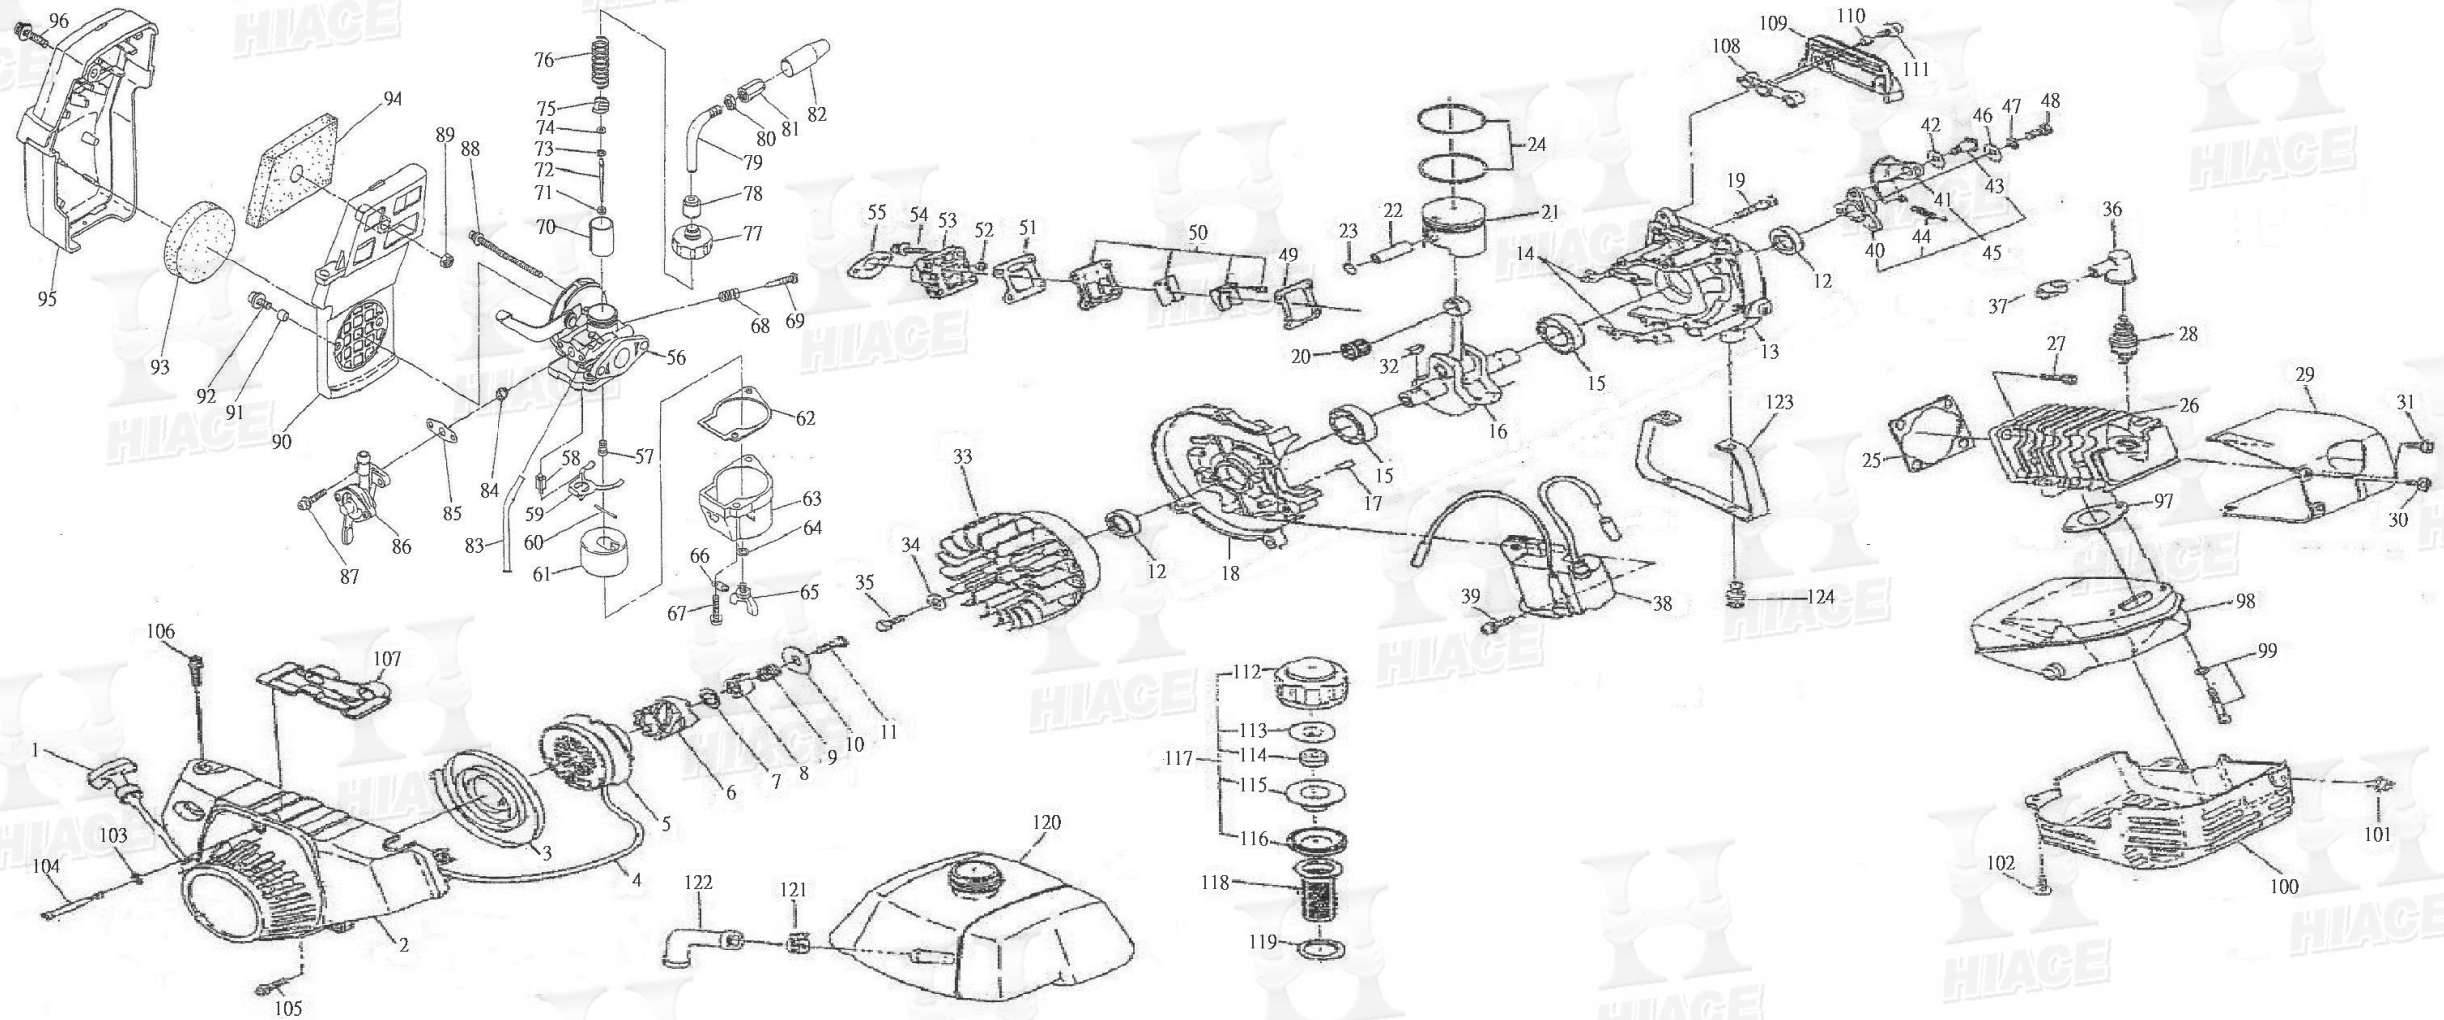

PARTS INFORMATION

NB-411

Item	Part No.	Description	QTY.	Item	Part No.	Description	QTY.	Item	Part No.	Description	QTY.	Item	Part No.	Description	QTY.	Item	Part No.	Description	QTY.				
1	NB-411-001	Starter Handle	1	22	NB-411-022	Piston Ass'y	1	43	NB-411-043	Clutch Step Bolt	3	64	NB-411-064	O-Ring	1	85	NB-411-085	Fuel Cock Gasket	1	106	NB-411-106	Screw	1
2	NB-411-002	Recoil Starter Body	1	23	NB-411-023	Piston Ass'y	2	44	NB-411-044	Clutch Spring	3	65	NB-411-065	Wing Screw	1	86	NB-411-086	Fuel Cock Ass'y	1	107	NB-411-107	Damper	1
3	NB-411-003	Recoil Spring	1	24	NB-411-024	Piston Ring	2	45	NB-411-045	Clutch Ass'y	1	66	NB-411-066	Plate	1	87	NB-411-087	Screw	2	108	NB-411-108	Damper	1
4	NB-411-004	Starter Rope	1	25	NB-411-025	Cylinder Gasket	1	46	NB-411-046	Washer	1	67	NB-411-067	Screw	2	88	NB-411-088	Screw	2	109	NB-411-109	Fuel Tank Bracket	1
5	NB-411-005	Starter Rope Reel	1	26	NB-411-026	Cylinder	1	47	NB-411-047	Spring Washer	1	68	NB-411-068	Spring	1	89	NB-411-089	Nut	1	110	NB-411-110	Spacer	2
6	NB-411-006	Ratchet	1	27	NB-411-027	Screw	4	48	NB-411-048	Screw	1	69	NB-411-069	Adjust Screw	1	90	NB-411-090	Air Cleaner Case	1	111	NB-411-111	Screw	2
7	NB-411-007	Washer	1	28	NB-411-028	Spark Plug	1	49	NB-411-049	Lead Valve Gasket	1	70	NB-411-070	Piston Valve	1	91	NB-411-091	Spacer	2	112	NB-411-112	Fuel Tank Cap	1
8	NB-411-008	Ratchet Guide	1	29	NB-411-029	Engine Cover	1	50	NB-411-050	Lead Valve Ass'y	1	71	NB-411-071	Packing	1	92	NB-411-092	Screw	2	113	NB-411-113	Cap Inner Plate	1
9	NB-411-009	Friction Spring	1	30	NB-411-030	Screw	1	51	NB-411-051	Insulator Gasket	1	72	NB-411-072	Jet Needle	1	93	NB-411-093	Circle Sponge	1	114	NB-411-114	Cap Sponge	1
10	NB-411-010	Washer	1	31	NB-411-031	Screw	1	52	NB-411-052	Nut	2	73	NB-411-073	E-Ring	1	94	NB-411-094	Trapezoid Sponge	1	115	NB-411-115	Cap Inner	1
11	NB-411-011	Bind Screw	1	32	NB-411-032	Wood-Ruff Key	1	53	NB-411-053	Insulator	1	74	NB-411-074	Packing	1	95	NB-411-095	Air Cleaner Cover	1	116	NB-411-116	Cap Inner Packing	1
12	NB-411-012	Oil Seal	2	33	NB-411-033	Magneto Rotor	1	54	NB-411-054	Screw	2	75	NB-411-075	Spring Plate	1	96	NB-411-096	Screw	1	117	NB-411-117	Fuel Tank Cap Ass'y	1
13	NB-411-013	Crank Case (A)	1	34	NB-411-034	Washer	1	55	NB-411-055	Carburetor Gasket	1	76	NB-411-076	Throttle Valve Spring	1	97	NB-411-097	Muffler Gasket	1	118	NB-411-118	Fuel Filter	1
14	NB-411-014	Crank Case Gasket	1	35	NB-411-035	Screw	1	56	NB-411-056	Carburetor Body	1	77	NB-411-077	Mixing Cap	1	98	NB-411-098	Muffler	1	119	NB-411-119	Fuel Fileter Gasket	1
15	NB-411-015	6202 C3 Ball Bearing	2	36	NB-411-036	Spark Plug Cap	1	57	NB-411-057	Main Jet	1	78	NB-411-078	Cap	1	99	NB-411-099	Screw	2	120	NB-411-120	Fuel Tank	1
16	NB-411-016	Crank Shaft	1	37	NB-411-037	Spark Plug Cap Spring	1	58	NB-411-058	Needle Ass'y	1	79	NB-411-079	Cable Guide	1	100	NB-411-100	Muffler Cover	1	121	NB-411-121	Hose Clamp	1
17	NB-411-017	Pin	2	38	NB-411-038	Ignition Coil	1	59	NB-411-059	Float Arm	1	80	NB-411-080	Nut	1	101	NB-411-101	Screw	1	122	NB-411-122	Tube Fuel	1
18	NB-411-018	Crank Case (B)	1	39	NB-411-039	Screw	2	60	NB-411-060	Straight Pin	1	81	NB-411-081	Cable Adjuster	1	102	NB-411-102	Screw	1	123	NB-411-123	Stand	1
19	NB-411-019	Screw	4	40	NB-411-040	Clutch Seat	1	61	NB-411-061	Float	1	82	NB-411-082	Cap	1	103	NB-411-103	Washer	1	124	NB-411-124	Screw	2
20	NB-411-020	Needle Bearing	1	41	NB-411-041	Clutch Shoe	3	62	NB-411-062	Float Body Gasket	1	83	NB-411-083	Hose	1	104	NB-411-104	Screw	1	125			
21	NB-411-021	Piston Ass'y	1	42	NB-411-042	Bow Washer	3	63	NB-411-063	Float Body	1	84	NB-411-084	Filter	1	105	NB-411-105	Screw	1	126			