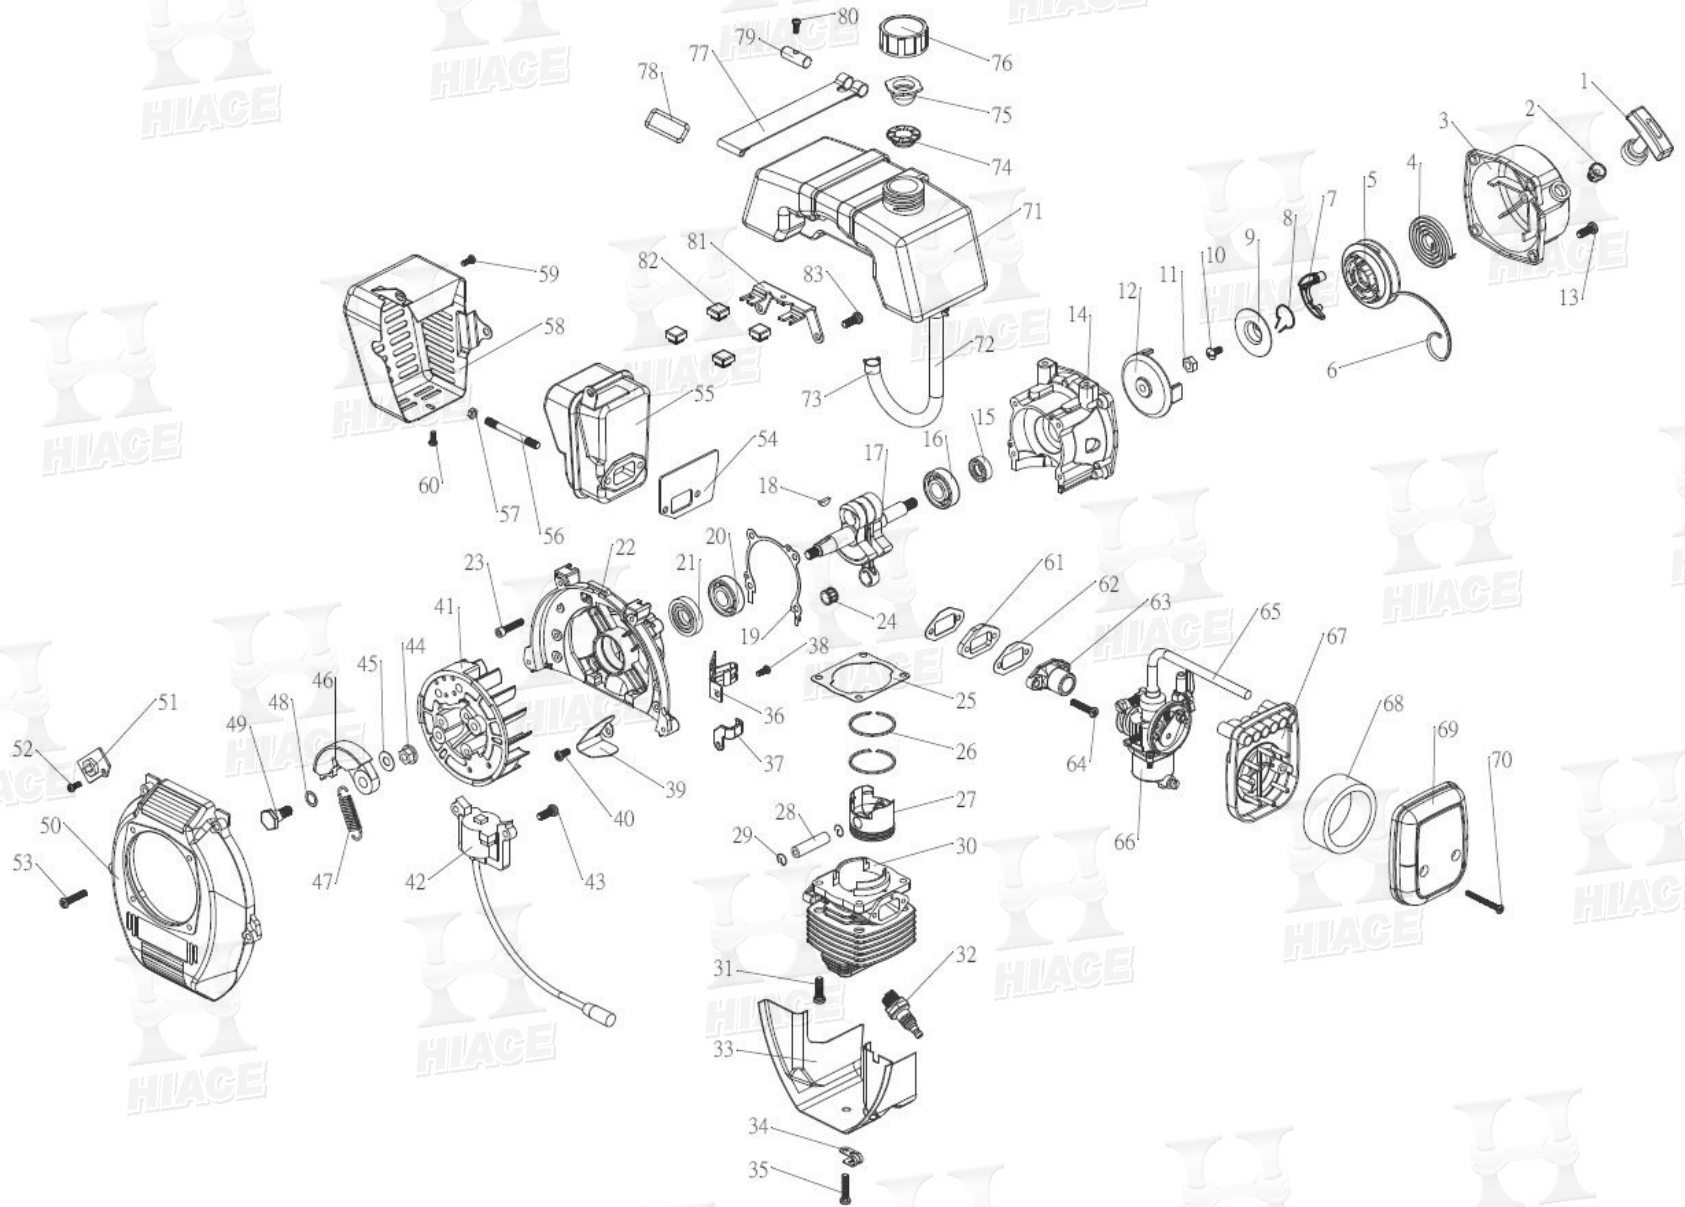

## HT-200

Item	Part No.	Description	QTY.	Item	Part No.	Description	QTY.	Item	Part No.	Description	QTY.
1	HT-200-001	Starter Handle	1	31	HT-200-031	Screw 5*18/S	4	61	HT-200-061	Space, Carburetor	1
2	HT-200-002	Handle Insulator	1	32	HT-200-032	Spark Plug	1	62	HT-200-062	Gasket, Carburetor Space	2
3	HT-200-003	Recoil Starter Case.	1	33	HT-200-033	Engine Shroud	1	63	HT-200-063	Inlet Manifold	1
4	HT-200-004	Recoil Spring	1	34	HT-200-034	Clamp	1	64	HT-200-064	Screw 5*25/SW	2
5	HT-200-005	Starter Rope Reel	1	35	HT-200-035	Screw 5*20/SW	2	65	HT-200-065	Throttle Wire	1
6	HT-200-006	Starter Rope	1	36	HT-200-036	Clip for Crank Case	1	66	HT-200-066	Carburetor	1
7	HT-200-007	Starter Pawl	1	37	HT-200-037	Clamp	1	67	HT-200-067	Air Cleaner Body	1
8	HT-200-008	Clip	1	38	HT-200-038	Screw	1	68	HT-200-068	Sponge	1
9	HT-200-009	Starter Retainer	1	39	HT-200-039	Plate	1	69	HT-200-069	Air Cleaner Cap	1
10	HT-200-010	5*12 Screw	1	40	HT-200-040	Screw 5*10/SW	1	70	HT-200-070	Screw 4*40/SW	2
11	HT-200-011	M8 Nut	1	41	HT-200-041	Magneto Rotor	1	71	HT-200-071	Fuel Tank	1
12	HT-200-012	Starter Pulley	1	42	HT-200-042	Ignition Coil	1	72	HT-200-072	Oil Hose	1
13	HT-200-013	Screw	4	43	HT-200-043	Screw 5*20/SW	2	73	HT-200-073	Oil Hose Clip	2
14	HT-200-014	Crank Case Assy' 1	1	44	HT-200-044	Nut M8	1	74	HT-200-074	Tank Inner Cap	1
15	HT-200-015	Oil Seal 12 22 7	1	45	HT-200-045	Washer M8	1	75	HT-200-075	Tank Cap Compressor	1
16	HT-200-016	Ball Bearing 6202 C3	1	46	HT-200-046	Clutch Arm Comp.	2	76	HT-200-076	Tank Cap	1
17	HT-200-017	Crank Shaft	1	47	HT-200-047	Clutch Spring	1	77	HT-200-077	Fuel Tank Band	1
18	HT-200-018	Semicircle Key	1	48	HT-200-048	Wavy Washer	2	78	HT-200-078		
19	HT-200-019	Crank Case Gasket	1	49	HT-200-049	Clutch Step Bolt	2	79	HT-200-079		
20	HT-200-020	Ball Bearing 6202 C3	1	50	HT-200-050	Fan Case	1	80	HT-200-080		
21	HT-200-021	Oil Seal 15 35 7	1	51	HT-200-051	Stop Switch	1	81	HT-200-081	Fuel Tank Holder	1
22	HT-200-022	Crank Case Assy' 2	1	52	HT-200-052	Screw	1	82	HT-200-082	Fuel Tank Rubber	4
23	HT-200-023	Screw 5*30/S	4	53	HT-200-053	Screw 5*25/SW	3	83	HT-200-083	Screw	2
24	HT-200-024	Needle Bearing	1	54	HT-200-054	Gasket, Muffler	1				
25	HT-200-025	Cylinder Gasket	1	55	HT-200-055	Muffler Comp.	1				
26	HT-200-026	Piston Ring	2	56	HT-200-056	Muffler Bolt	2				
27	HT-200-027	Piston	1	57	HT-200-057	Nut M5	2				
28	HT-200-028			58	HT-200-058	Muffler Protector	1				
29	HT-200-029			59	HT-200-059	Screw 5*10/SW	1				
30	HT-200-030	Cylinder	1	60	HT-200-060	Screw 4*12/SW	1				