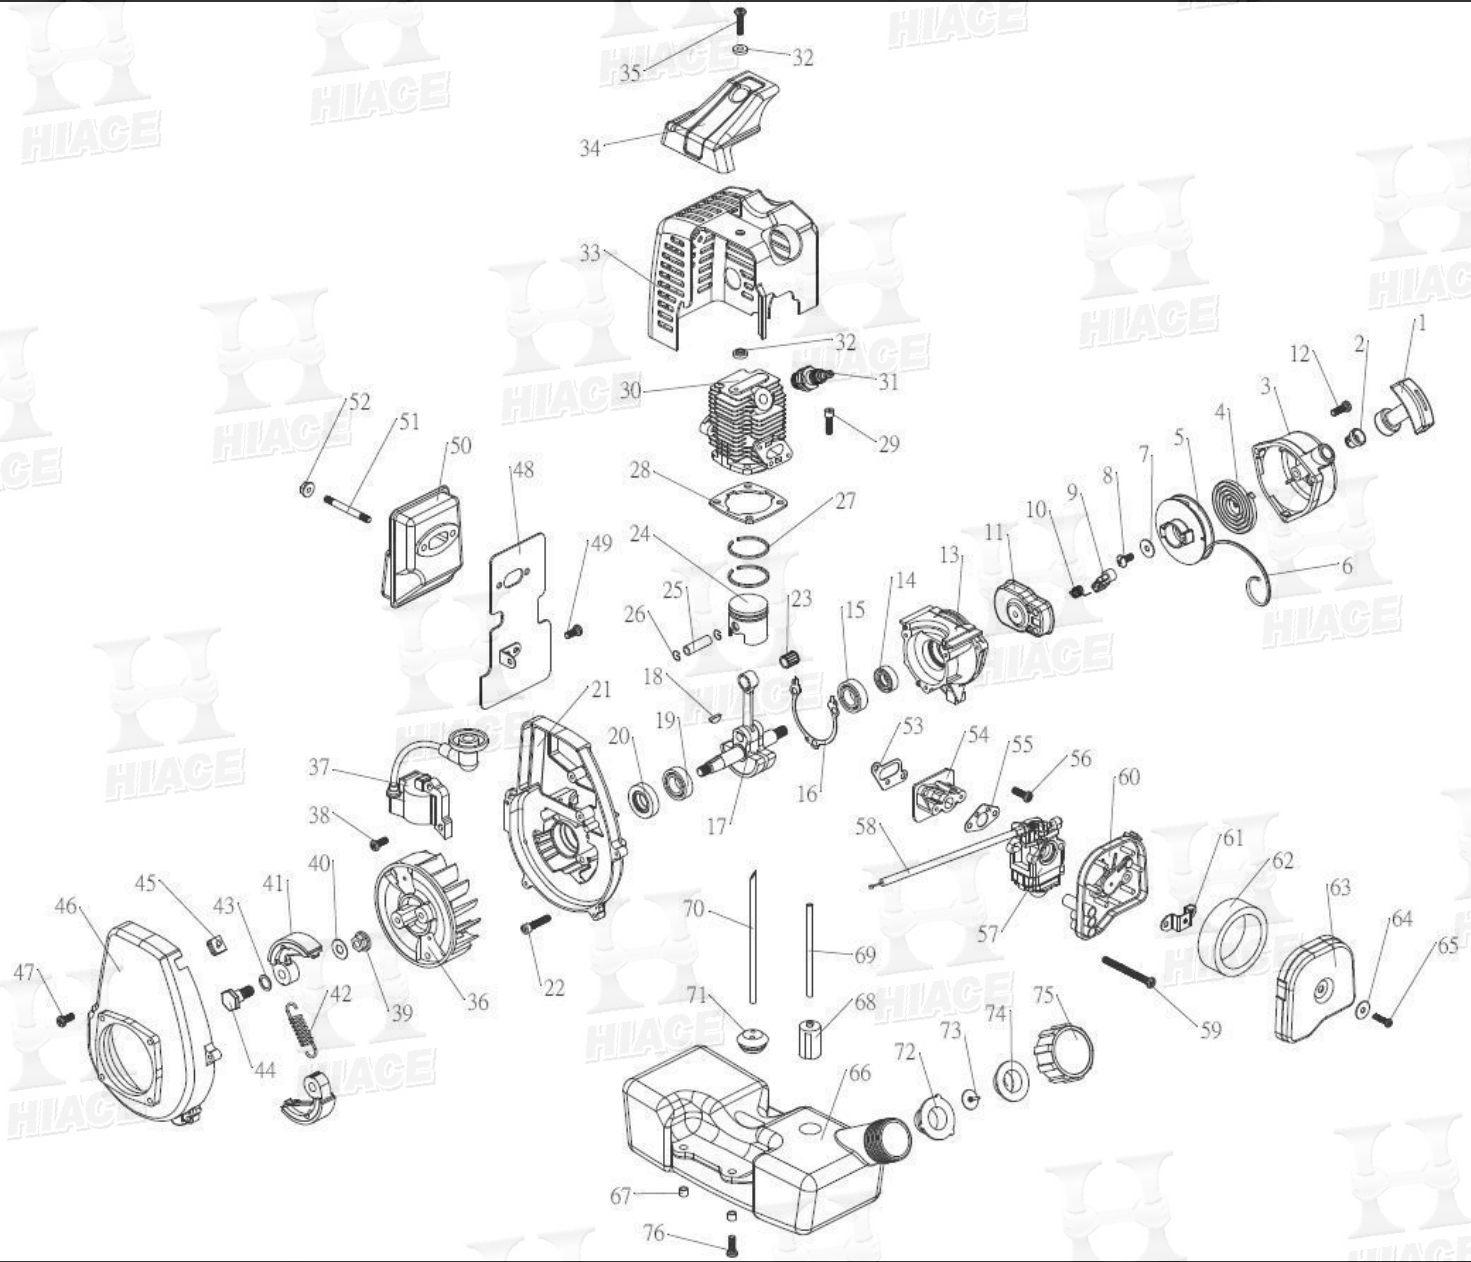

PARTS INFORMATION

HU-26LT

Item	Part No.	Description	QTY.	Item	Part No.	Description	QTY.	Item	Part No.	Description	QTY.
1	HU-26LT-001	Starter Holder	1	31	HU-26LT-031	Spark Plug	1	61	HU-26LT-061	Air Cleaner Holder	1
2	HU-26LT-002	Insulator	1	32	HU-26LT-032	Cylinder Protector	2	62	HU-26LT-062	Air Cleaner Sponge	1
3	HU-26LT-003	Recoil Starter Body	1	33	HU-26LT-033	Cylinder Protector Cap	1	63	HU-26LT-063	Air Cleaner Cap	1
4	HU-26LT-004	Recoil Spring	1	34	HU-26LT-034	Space, Cylinder Protector Cap	1	64	HU-26LT-064	Washer	1
5	HU-26LT-005	Starter Rope Reel	1	35	HU-26LT-035	Screw	1	65	HU-26LT-065	Screw	1
6	HU-26LT-006	Starter Rope	1	36	HU-26LT-036	Magneto Rotor	1	66	HU-26LT-066	Fuel Tank	1
7	HU-26LT-007	Washer		37	HU-26LT-037	Ignition Coil	1	67	HU-26LT-067	Collar	2
8	HU-26LT-008	Screw	1	38	HU-26LT-038	Screw	2	68	HU-26LT-068	Fuel Filter	1
9	HU-26LT-009	Starter Pawl	1	39	HU-26LT-039	Nut	1	69	HU-26LT-069	Fuel Hose	1
10	HU-26LT-010	Starter Pawl Spring	1	40	HU-26LT-040	Washer	2	70	HU-26LT-070	Fuel Hose	1
11	HU-26LT-011	Starter Pulley	1	41	HU-26LT-041	Clutch Arm Comp.	2	71	HU-26LT-071	Hose Seat	1
12	HU-26LT-012	Screw	3	42	HU-26LT-042	Clutch Spring	1	72	HU-26LT-072	Tank Inner Compressor	1
13	HU-26LT-013	Crank Case (B)	1	43	HU-26LT-043	Wavy Washer	2	73	HU-26LT-073	Tank Cap Sponge	1
14	HU-26LT-014	12 22 7 Oil Seal	1	44	HU-26LT-044	Clutch Step Bolt	2	74	HU-26LT-074	Tank Inner Cap	1
15	HU-26LT-015	Ball Bearing 6001 C3	1	45	HU-26LT-045	Clamp, Coil	1	75	HU-26LT-075	Tank Cap	1
16	HU-26LT-016	Crank Case Gasket	1	46	HU-26LT-046	Fan Case	1	76	HU-26LT-076	Screw	2
17	HU-26LT-017	Crank Shaft	1	47	HU-26LT-047	Screw	4	77	#1-8	Starter Ass' y	
18	HU-26LT-018	Wood-Ruff Key	1	48	HU-26LT-048	Muffler Gasket	1	78	#9-10	Starter Pawl Ass' y	
19	HU-26LT-019	12 30 9 oil Seal	1	49	HU-26LT-049	Screw	1	79	#9-11	Starter Pulley Ass' y	
20	HU-26LT-020	Ball Bearing 6001 C3	1	50	HU-26LT-050	Muffler	1	80	#24-27	Piston Ass' y	
21	HU-26LT-021	Crank Case (A)	1	51	HU-26LT-051	Screw Bolt	2	81	#24-27+30	Cylinder Ass' y	
22	HU-26LT-022	Screw	4	52	HU-26LT-052	Nut	2	82	#41*2+42	Clutch Ass' y	
23	HU-26LT-023	Needle Bearing	1	53	HU-26LT-053	Inlet Mainfold Gasket	1	83	#60-64	Air Cleaner Ass' y	
24	HU-26LT-024	Piston	1	54	HU-26LT-054	Inlet Mainfold	1	84	#66-67	Fuel Tank	
25	HU-26LT-025		1	55	HU-26LT-055	Diaphragm Caburetor Gasket	1	85	#68-71	Fuel Filter Ass' y	
26	HU-26LT-026		2	56	HU-26LT-056	Screw	2	86	#69-71	Hose Seat Ass' y	
27	HU-26LT-027	Piston Ring	2	57	HU-26LT-057	Diaphragm Caburetor	1	87	#72-75	Tank Cap Ass' y	
28	HU-26LT-028	Cylinder Gasket	1	58	HU-26LT-058	Throttle Wire	1				
29	HU-26LT-029	Screw	4	59	HU-26LT-059	Screw	1				
30	HU-26LT-030	Cylinder	1	60	HU-26LT-060	Air Cleaner Body	1				